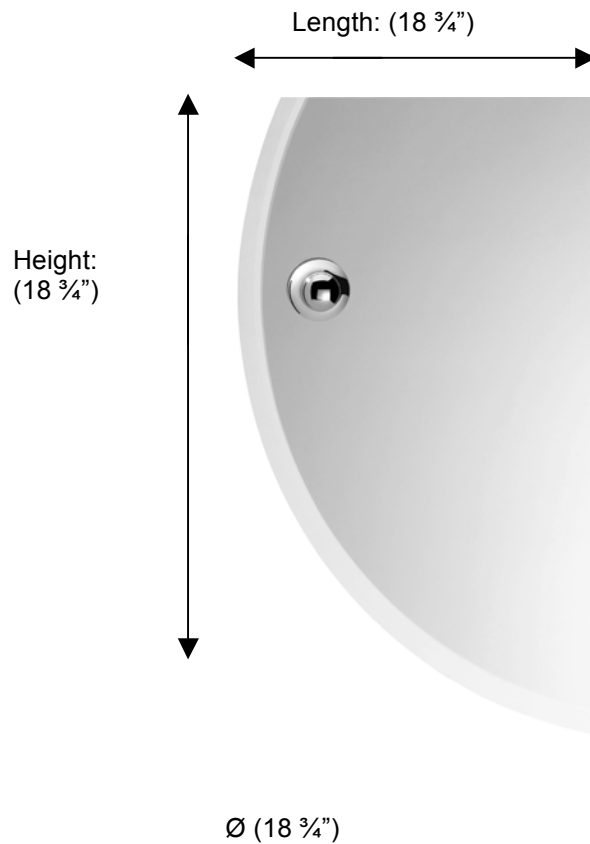

## 668011 Round Mirror with Fixing Caps

**Description:**

Round mirror with fixing caps

**Finishes:**

-  CR – Chrome
-  PV – Polished Brass
-  UB – Unlacquered Brass
-  NI – Polished Nickel
-  ES – Satin Nickel
-  GD – Gold

**Material:**

Brass

**Method of Fixing:**

Direct to wall

Country of Origin:

Portugal

All Dimensions are approximate