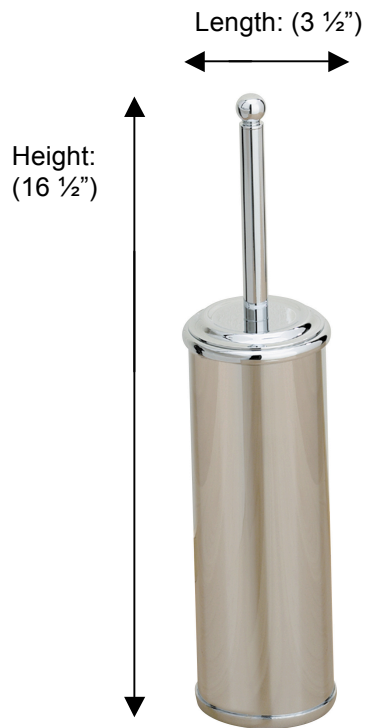

KINGSTON/SINTRA

66398 Freestanding WC Brush

**Description:**

Freestanding WC brush

Finishes:

-  CR – Chrome
-  PV – Polished Brass
-  UB – Unlacquered Brass
-  NI – Polished Nickel
-  ES – Satin Nickel
-  GD – Gold

Material:

Brass

Base Diameter: (3 1/2")

Country of Origin:

Portugal

All Dimensions are approximate