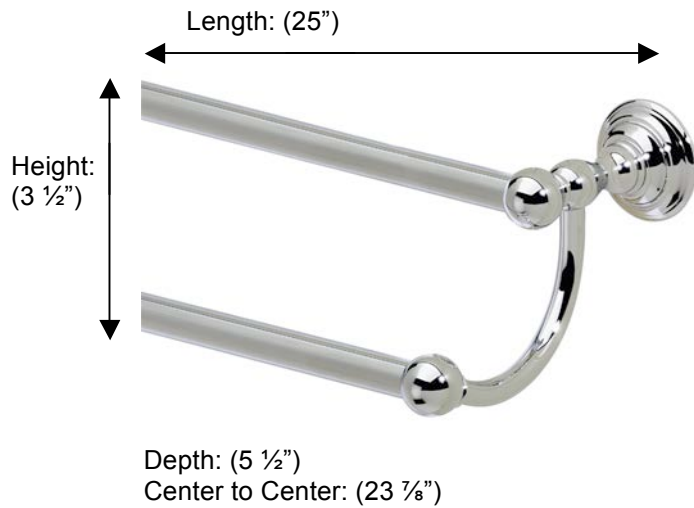

KINGSTON

66376 Double Towel Rail

**Description:**

Double towel rail, 25"

Finishes:

-  CR – Chrome
-  PV – Polished Brass
-  UB – Unlacquered Brass
-  NI – Polished Nickel
-  ES – Satin Nickel
-  GD – Gold

Material:

Brass

Backplate Diameter: (1 3/4")

Method of Fixing:

Direct to wall

Country of Origin:

Portugal

All Dimensions are approximate