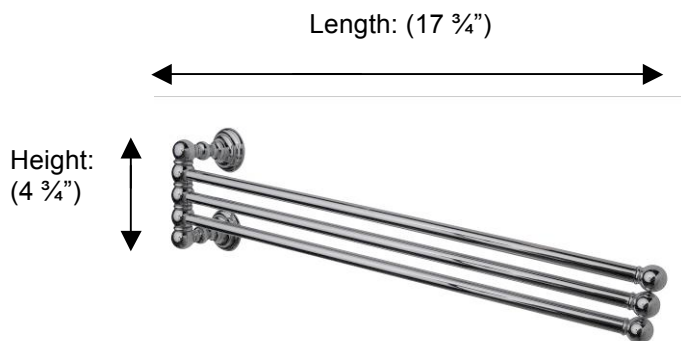

KINGSTON

66370 Adjustable Towel Rail

Depth: (2 5/8")

Arm length: (16")

Arm ends

Description:

Adjustable towel rail, 17"

Finishes:

-  CR – Chrome
-  PV – Polished Brass
-  UB – Unlacquered Brass
-  NI – Polished Nickel
-  ES – Satin Nickel
-  GD – Gold

Material:

Brass

Backplate Diameter: (1 3/4")

Method of Fixing:

Direct to wall

Country of Origin:

Portugal

All Dimensions are approximate