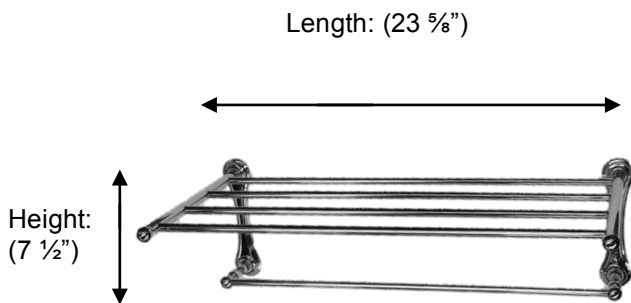

KINGSTON

663632 Towel Rack

**Description:**

Towel rack, 23 5/8"

Finishes:

-  CR – Chrome
-  PV – Polished Brass
-  UB – Unlacquered Brass
-  NI – Polished Nickel
-  ES – Satin Nickel
-  GD – Gold

Material:

Brass

Method of Fixing:

Direct to wall

Country of Origin:

Portugal

All Dimensions are approximate