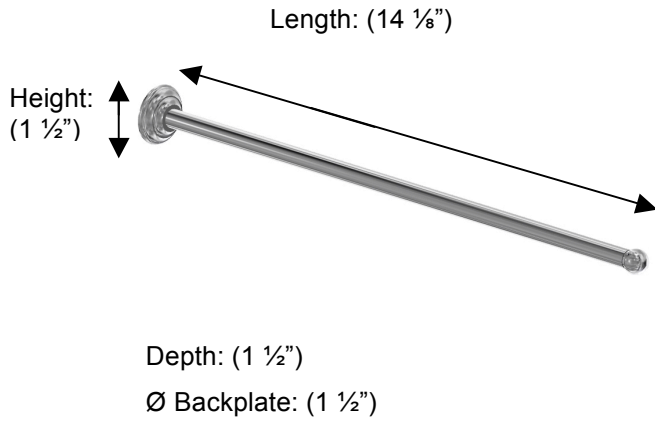

KINGSTON

66344 Single Perpendicular Towel Rail

**Description:**

Single Perpendicular Towel Rail

Finishes:

-  CR – Chrome
-  PV – Polished Brass
-  UB – Unlacquered Brass
-  NI – Polished Nickel
-  ES – Satin Nickel
-  GD – Gold

Material:

Brass

Method of Fixing:

Direct to wall

Country of Origin:

Portugal

All Dimensions are approximate