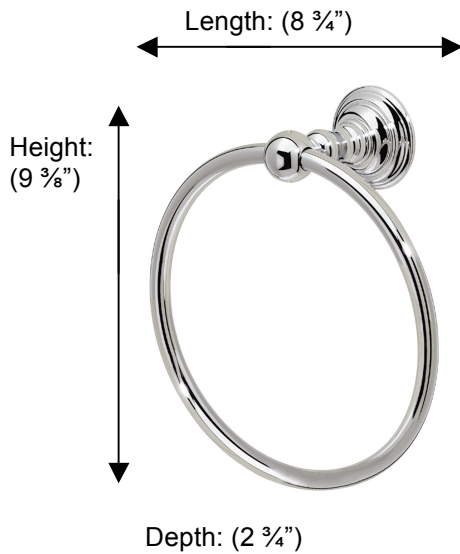

KINGSTON

66342 Towel Ring

Description:
Towel ring, 8"

Finishes:

-  CR – Chrome
-  PV – Polished Brass
-  UB – Unlacquered Brass
-  NI – Polished Nickel
-  ES – Satin Nickel
-  GD – Gold

Material:
Brass

Backplate Diameter: (1 3/4")

Method of Fixing:
Direct to wall

Country of Origin:

Portugal

All Dimensions are approximate