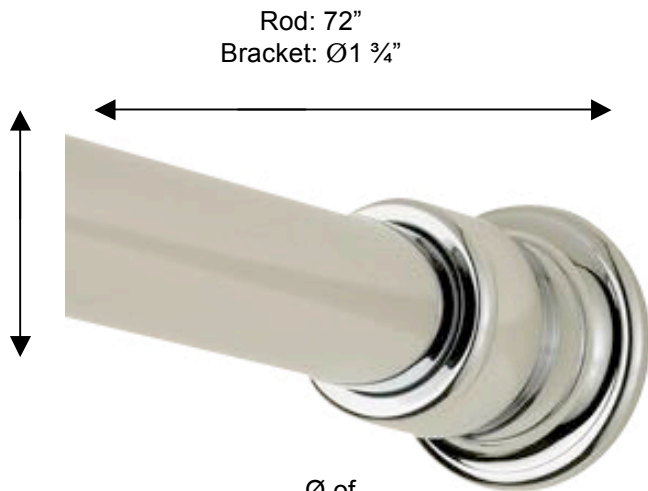

KINGSTON

66304 Pair of Shower Rod Brackets

Shown with 09706 Shower Rod (sold separately)

Rod: 72"
Bracket: Ø1 3/4"

Ø of
Rod: 1"
Support
Outer: 1 1/4"
Inner: 1"
Max expanse: 74 1/2"

Description:

Shower rod supports (pair)

Finishes:

-  CR – Chrome
-  PV – Polished Brass
-  UB – Unlacquered Brass
-  NI – Polished Nickel
-  ES – Satin Nickel

Material: Brass

Method of Fixing:
Direct to wall

Country of Origin:

Portugal

All Dimensions are approximate