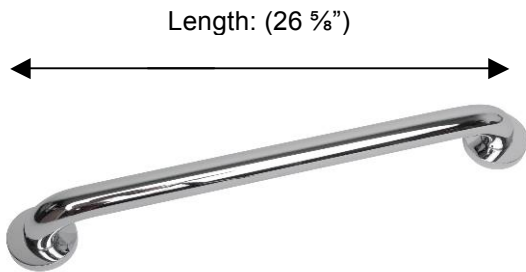

ESSENTIALS

54204 Grab Bar

Depth: (2 3/4")
Center to Center: (24")
Ø Backplate: (2 1/2")
Ø Bar: (1 1/4") ADA APPROVED
Gap: (1 1/2")

Description:
Grab Bar, 24"

Finishes:

-  CR – Chrome
-  PV – Polished Brass
-  UB – Unlacquered Brass
-  MB – Matte Black
-  NI – Polished Nickel
-  ES – Satin Nickel
-  GD – Gold

Material:
Brass

Method of Fixing:
Direct to wall

Country of Origin:

Portugal