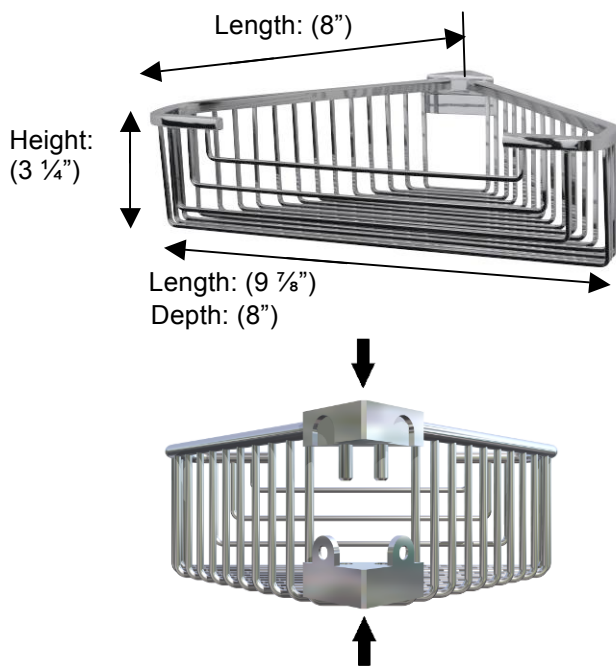

## 53562 CORNER BASKET

### Description:

Detachable corner basket, square profile, large

### Method of Fixing:

Direct to wall

Country of Origin:

Portugal