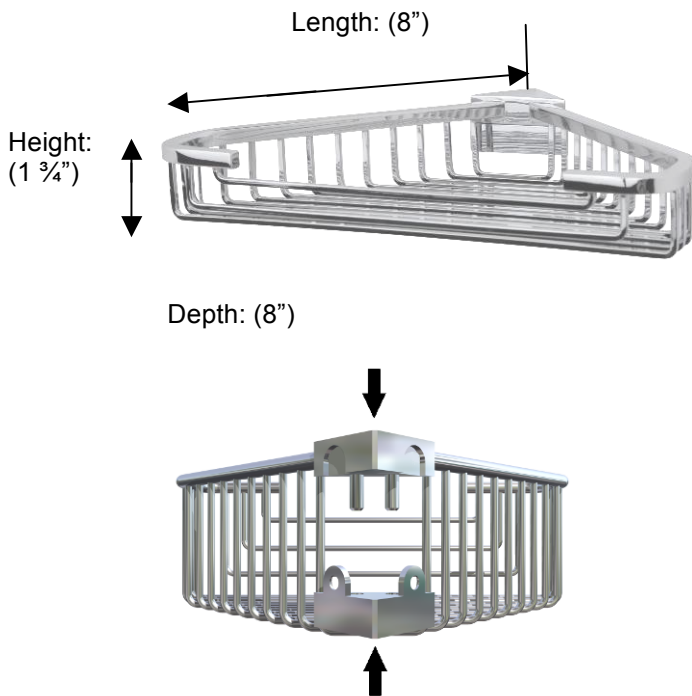

## 53561 CORNER BASKET

**Description:**

Detachable corner basket, square profile, medium

**Finishes:**

-  CR – Chrome
-  PV – Polished Brass
-  UB – Unlacquered Brass
-  NI – Polished Nickel
-  ES – Satin Nickel
-  GD – Gold

**Material:**

Brass

**Method of Fixing:**

Direct to wall

Country of Origin:

Portugal

All Dimensions are approximate