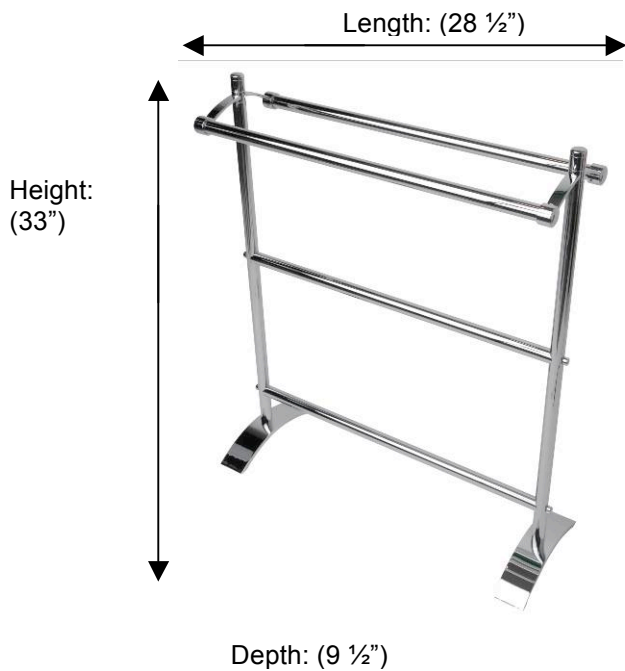

## 53519 SMALL FREE STANDING DOUBLE TOWEL HOLDER

**Description:**

Small Free Standing Double Towel Holder, contemporary

**Finishes:**

-  CR – Chrome
-  PV – Polished Brass
-  UB – Unlacquered Brass
-  MB – Matte Black
-  NI – Polished Nickel
-  ES – Satin Nickel
-  GD – Gold

**Material:**

Brass

Country of Origin:

Portugal

All Dimensions are approximate