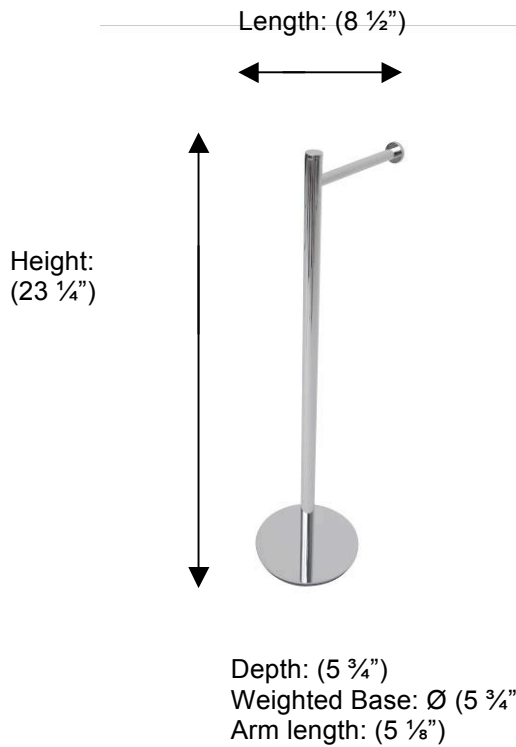

## 53506 FREESTANDING TP HOLDER

**Description:**  
Freestanding TP holder

**Finishes:**

-  CR – Chrome
-  PV – Polished Brass
-  UB – Unlacquered Brass
-  MB – Matte Black
-  NI – Polished Nickel
-  ES – Satin Nickel
-  GD – Gold

**Material:**  
Brass

**Country of Origin:**

Portugal

All Dimensions are approximate