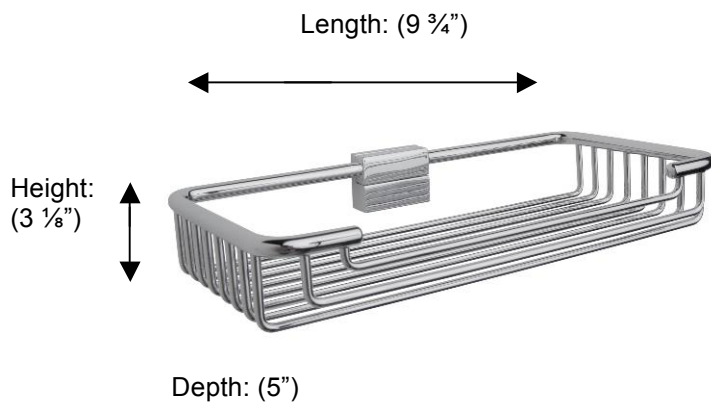

ESSENTIALS

53444 SOAP & SPONGE BASKET

**Description:**

Detachable soap & sponge basket, round profile, large.

Finishes:

-  CR – Chrome
-  PV – Polished Brass
-  UB – Unlacquered Brass
-  NI – Polished Nickel
-  ES – Satin Nickel
-  GD – Gold

Material:

Brass

Method of Fixing:

Direct to wall

Country of Origin:

Portugal