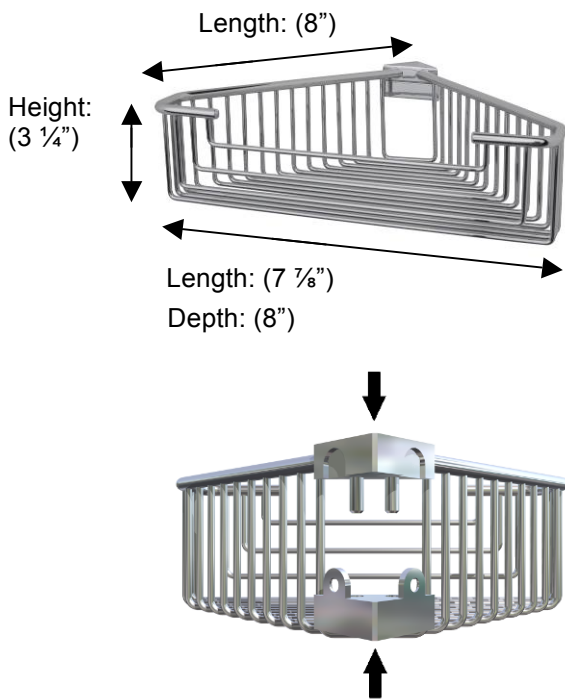

ESSENTIALS

53442 CORNER BASKET

Description:

Detachable corner basket, round profile, large

Finishes:

-  CR – Chrome
-  PV – Polished Brass
-  UB – Unlacquered Brass
-  NI – Polished Nickel
-  ES – Satin Nickel
-  GD – Gold

Material:

Brass

Method of Fixing:

Direct to wall

Country of Origin:

Portugal