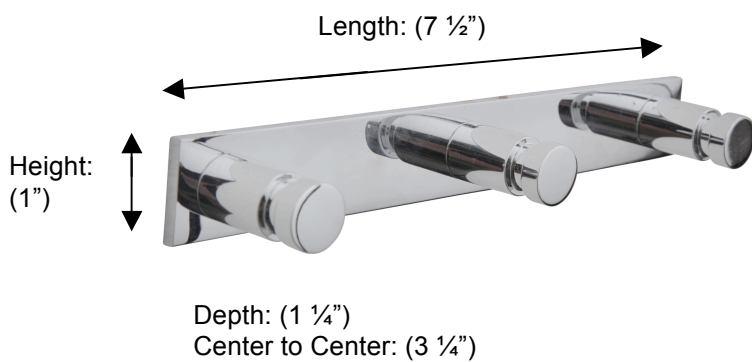

## 53403 Triple Robe Hook

**Description:**  
Triple Robe Hook

**Finishes:**

-  CR – Chrome
-  PV – Polished Brass
-  UB – Unlacquered Brass
-  MB – Matte Black
-  NI – Polished Nickel
-  ES – Satin Nickel
-  GD – Gold

**Material:**  
Brass

**Method of Fixing:**  
Direct to wall

**Country of Origin:**

Portugal

All Dimensions are approximate