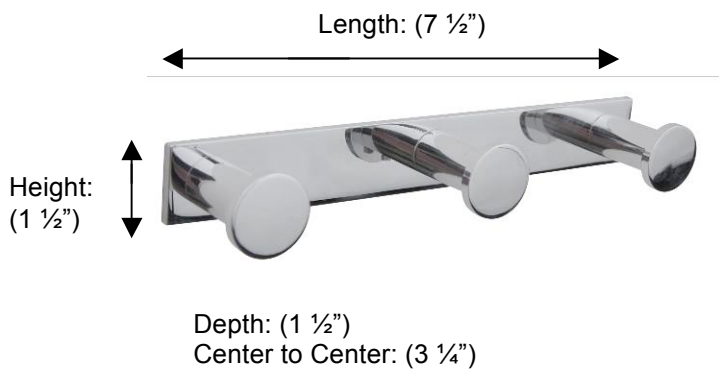

ESSENTIALS

53203 Triple Robe Hook

Description:
Triple Robe Hook

Finishes:

-  CR – Chrome
-  PV – Polished Brass
-  UB – Unlacquered Brass
-  MB – Matte Black
-  NI – Polished Nickel
-  ES – Satin Nickel
-  GD – Gold

Material:
Brass

Method of Fixing:
Direct to wall

Country of Origin:

Portugal