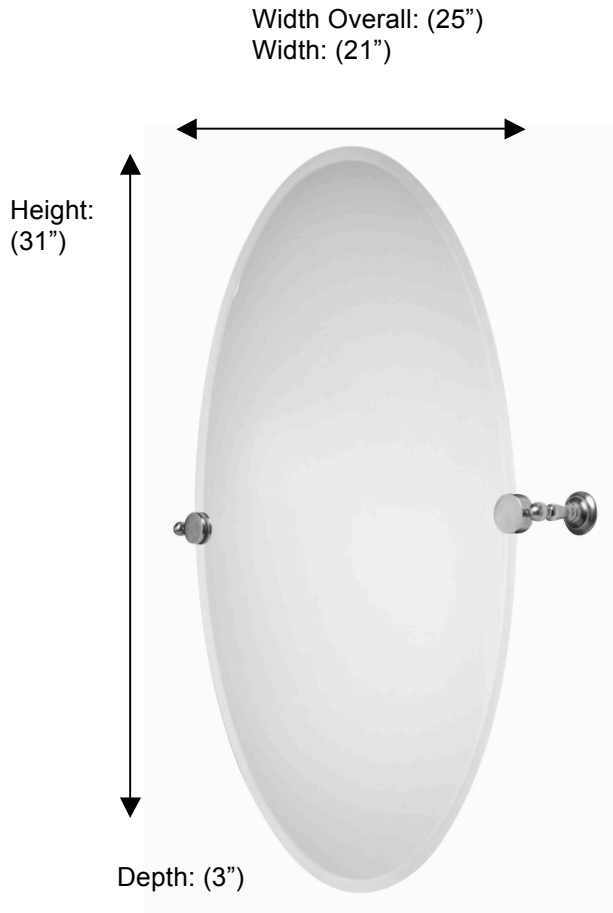

KINGSTON

41092 OVAL PIVOT MIRROR

(Shown with 41092 Mirror and 66303 support)

**Description:**

Kingston oval pivot mirror

Finishes:

-  CR – Chrome
-  PV – Polished Brass
-  UB – Unlacquered Brass
-  NI – Polished Nickel
-  ES – Satin Nickel
-  GD – Gold

Material:

Brass

Method of Fixing:

Direct to wall

Country of Origin:

Portugal

All Dimensions are approximate