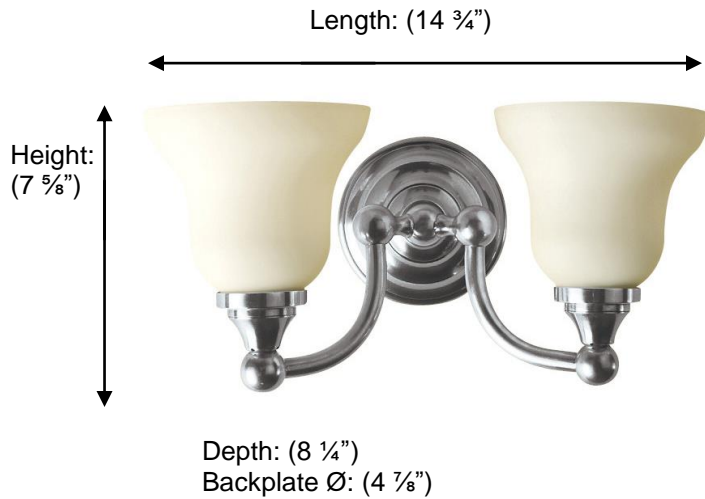

KINGSTON

30969 Double Wall Light with Frosted Glass Shade

**Description:**

UL Bathroom Double Wall Light with Frosted Glass Shade

Finishes:

CR – Chrome
PV – Polished Brass
NI – Polished Nickel
ES – Satin Nickel

Material:

Brass
Frosted glass

Wattage:

Max 60 watts

Lamp:

Candelabra base or round orb base
small

Country of Origin:

Portugal

All Dimensions are approximate