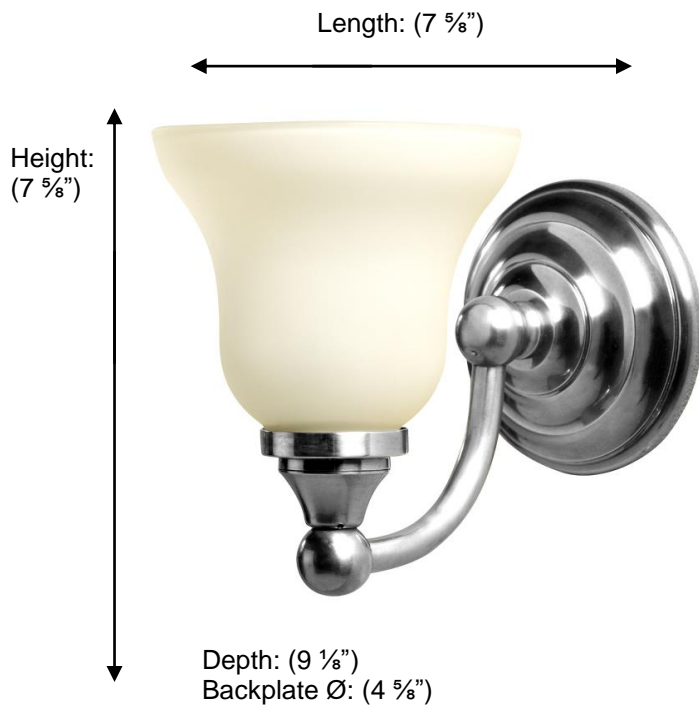

# KINGSTON

## 30968 Single wall light with Frosted Glass Shade

**Description:**

UL Bathroom Single Wall Light with Frosted Glass Shade

**Finishes:**

CR – Chrome  
PV – Polished Brass  
NI – Polished Nickel  
ES – Satin Nickel

**Material:**

Brass  
Frosted glass

**Wattage:**

Max 60 watts

**Lamp:**

Candelabra base or round orb base  
small

Country of Origin:

Portugal

All Dimensions are approximate