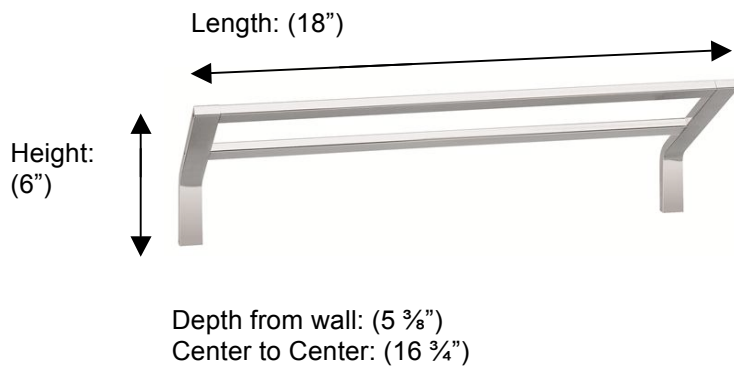

### PS145045 Double Towel Rail

**Description:**

Double Towel Rail

**Finishes:**

-  CR – Chrome
-  PV – Polished Brass
-  UB – Unlacquered Brass
-  MB – Matte Black
-  NI – Polished Nickel
-  ES – Satin Nickel
-  GD – Gold

**Material:**

Brass

**Method of Attachment:**

Direct to wall

<b>Country of Origin:</b>	Portugal
---------------------------	----------

All Dimensions are approximate