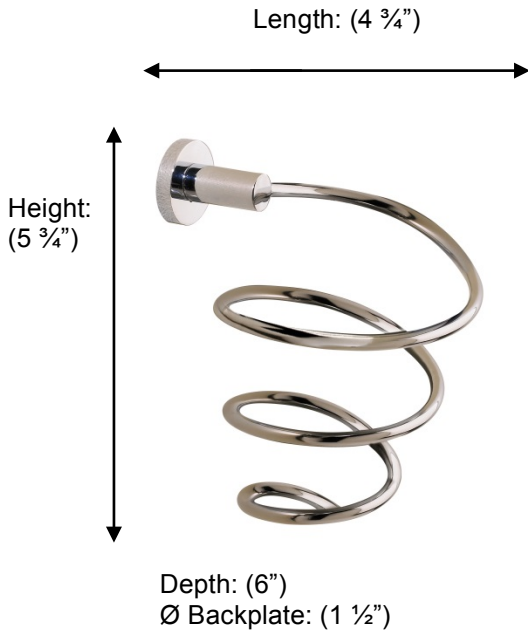

PORTO

67593 HAIRDRYER HOLDER

**Description:**

Hairdryer holder

Finishes:

-  CR – Chrome
-  PV – Polished Brass
-  UB – Unlacquered Brass
-  MB – Matte Black
-  NI – Polished Nickel
-  ES – Satin Nickel
-  GD – Gold

Material:

Brass

Method of Fixing:

Direct to wall

Country of Origin:

Portugal

All Dimensions are approximate