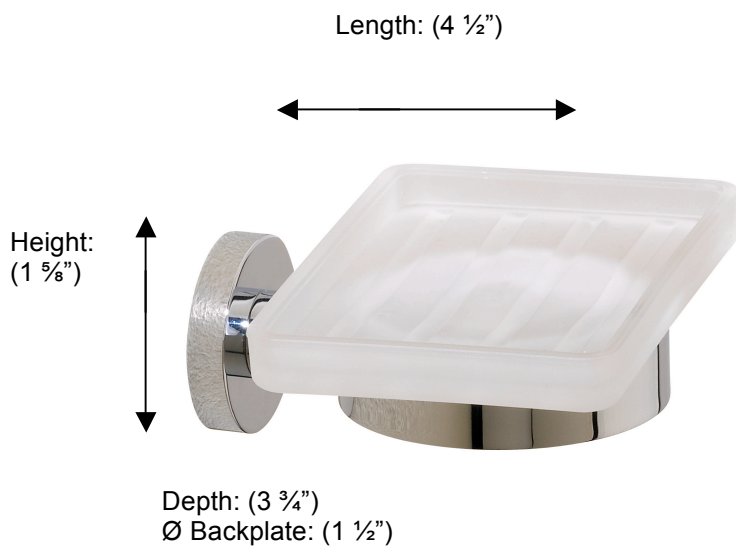

## 67585 Soap Dish

### Description:

Soap Dish

### Material:

Brass  
Frosted glass

### Method of Fixing:

Direct to wall

Country of Origin:

Portugal

All Dimensions are approximate