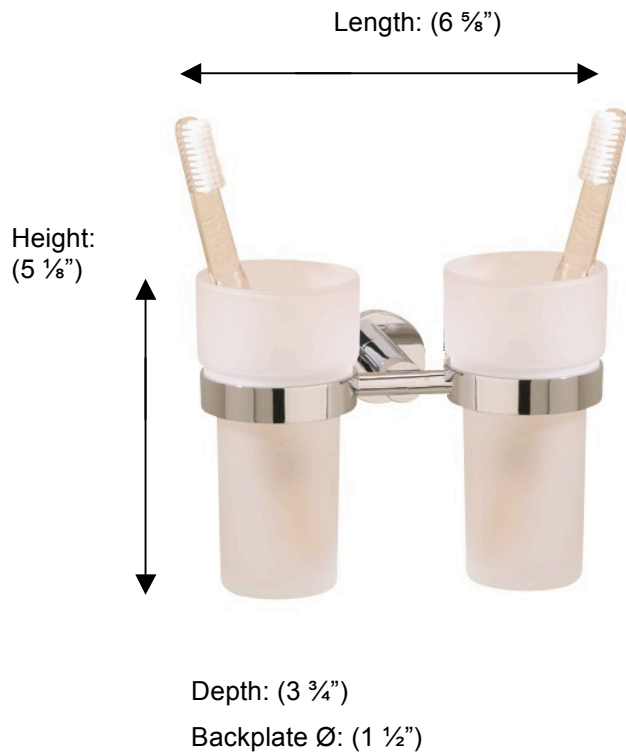

PORTO

675252 DOUBLE TUMBLER HOLDER

Description:

Double tumbler holder

Finishes:

-  CR – Chrome
-  PV – Polished Brass
-  UB – Unlacquered Brass
-  MB – Matte Black
-  NI – Polished Nickel
-  ES – Satin Nickel
-  GD – Gold

Material:

Brass, frosted glass

Method of Fixing:

Direct to wall

Country of Origin:

Portugal

All Dimensions are approximate