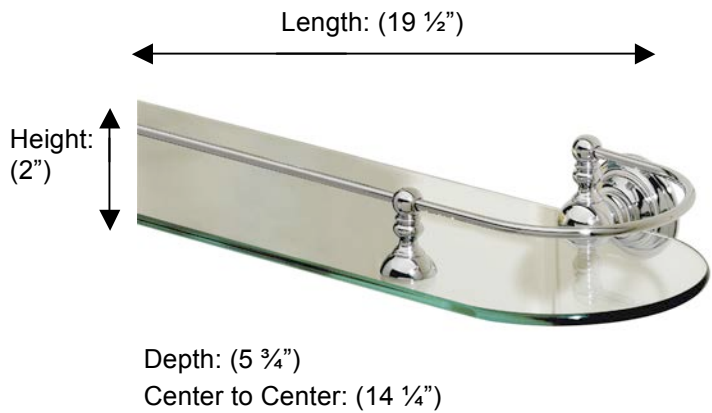

KINGSTON

66365 Glass Shelf with Gallery, 20"

Description:

Glass shelf with gallery, 20"

Finishes:

-  CR – Chrome
-  PV – Polished Brass
-  UB – Unlacquered Brass
-  NI – Polished Nickel
-  ES – Satin Nickel
-  GD – Gold

Material:

Brass
Clear 1/4" tempered glass

Backplate Diameter: (1 3/4")

Method of Fixing:

Direct to wall

Country of Origin:

Portugal

All Dimensions are approximate