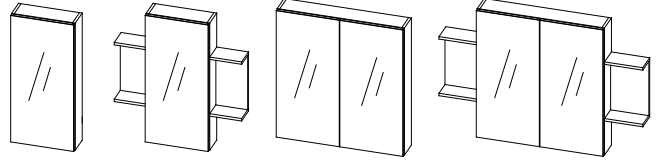

CUBIK - AXIS

PRODUCTS OVERVIEW

Vanity

24", 30", 36", 42", 48"

Medicine cabinet without lighting

12", 15", 18"

24", 30", 36"

24"

42", 45", 48"

2" vanity top and 3/4" quartz countertop

Vanity top OBE

Vanity top MOMENTO

Undermount sink OBE 36

Undermount sinks MOMENTO

Vessel sink on countertop MUSE

24 1/2", 30 1/2", 36 1/2", 42 1/2", 48 1/2", 60 1/2", 72 1/2", 84 1/2"

12", 15", 18"

24", 27", 30"

Dressing table

Upper section

24", 27", 30"

Lower section

27", 30"

Bench