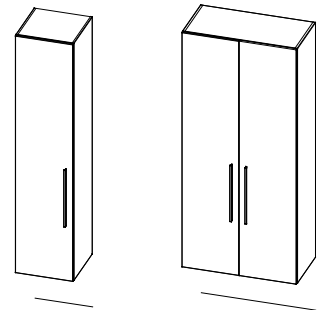

42", 45", 48"

2" vanity top and 3/4" quartz countertop

Vanity top OBE

Vanity top MOMENTO

Undermount sink OBE 36

Undermount sinks MOMENTO

Vessel sink on countertop MUSE

24 1/2", 30 1/2", 36 1/2", 42 1/2", 48 1/2", 60 1/2", 72 1/2", 84 1/2"

Medicine cabinet with lighting

12", 15", 18"

24", 30", 36"

24"

42", 45", 48"

Auxiliary med. cabinet (above the toilet)

24", 27", 30"

Linen cabinet

12", 15", 18"

24", 27", 30"

Dressing table

Upper section

24", 27", 30"

Lower section

27", 30"

Bench