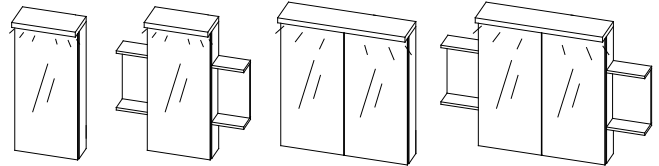

42", 45", 48"

2" vanity top and 3/4" quartz countertop

Vanity top OBE

Vanity top MOMENTO

Undermount sink OBE 36

Undermount sinks MOMENTO

Vessel sink on countertop MUSE

24 1/2", 30 1/2", 36 1/2", 42 1/2", 48 1/2", 60 1/2", 72 1/2", 84 1/2"

Medicine cabinet with lighting

12", 15", 18"

24", 30", 36"

24"

42", 45", 48"

Auxiliary med. cabinet (above the toilet)

24", 27", 30"

Linen cabinet

12", 15", 18"

24", 27", 30"

Dressing table

Upper section

24", 27", 30"

Lower section

27", 30"

Bench