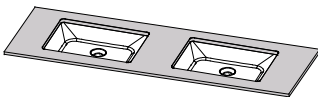

42", 45", 48"

2" vanity top and 3/4" quartz countertop

Vanity top OBE

Vanity top MOMENTO

Undermount sink OBE 36

Undermount sinks MOMENTO

Vessel sink on countertop MUSE

24 1/2", 30 1/2", 36 1/2", 42 1/2", 48 1/2", 60 1/2", 72 1/2", 84 1/2"

Medicine cabinet with lighting

12", 15", 18"

24", 30", 36"

24"

42", 45", 48"

Auxiliary med. cabinet (above the toilet)

24", 27", 30"

Linen cabinet

12", 15", 18"

24", 27", 30"

Dressing table

Upper section

24", 27", 30"

Lower section

27", 30"

Bench