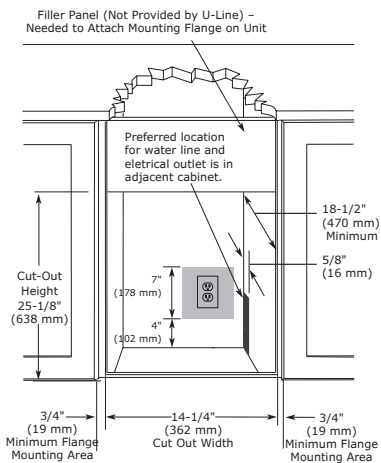

FEATURES & BENEFITS

BLACK
SOLID

WHITE
SOLID

PERFORMANCE	<ul style="list-style-type: none"> • Uses less than 3 gallons of water to produce up to 23 lbs of ice per day • Up to 12 lbs in ice storage capacity • Daily ice production rate is approx. 4 times greater than the average household refrigerator • Crescent ice cube dimensions: 1/2" W x 3/4" H x 2 1/4" L • On/Off switch is conveniently located on the grille
INTERIOR/EXTERIOR	<ul style="list-style-type: none"> • No drain required • Door swing is field reversible, and is shipped right-hand hinged
INTEGRATION	<ul style="list-style-type: none"> • Unit is designed to be built-in or can be freestanding • Accepts a 1/4" custom insert panel • Available in the following finishes: Black or White

MODEL DETAILS

Model	Voltage/Hz	Door Swing	Finish	Shipping Weight
U-BI95B-00A	115 / 60	Field Reversible	Black Solid	59 lb
U-BI95W-00A	115 / 60	Field Reversible	White Solid	59 lb

ACCESSORIES

Model	Description	Finish	Shipping Weight
ULAWATERHOOKUP	Braided Water Supply Line Kit	N/A	2 lb

DIMENSIONS

Dimensions shown apply to all finishes.

CABINET CUT-OUT

INSTALLATION NOTES

No additional clearance around sides, top or rear of unit is needed for ventilation.

Do not obstruct front grille air flow.

- 1 Year (parts & labor) / 5 year sealed system (parts)
- + **Additional 1 Year (parts & labor) warranty at no cost with product registration**

See complete warranty for details

SPECIFICATIONS

Model	BI95
Amps: Running	2.5
Control Type	On/Off Switch
Defrost Type	Manual
Dimensions: Product Depth	17" / 432 mm
Dimensions: Product Height	25 1/16" / 637 mm
Dimensions: Product Width	13 15/16" / 354 mm
Energy Consumption: Avg. Per Year	N/A
Panel Type	Insert
Panel Thickness	1/4" (6.3 mm)
Panel Height	13 15/32" (342 mm)
Panel Width	12 15/16" (329 mm)
ENERGY STAR	N/A
Ice Production Per Day	23 lb
Ice Storage	12 lb
Product Weight: Max	53 lb
Refrigerant Type	R134a
Sabbath (Star K Certified)	No