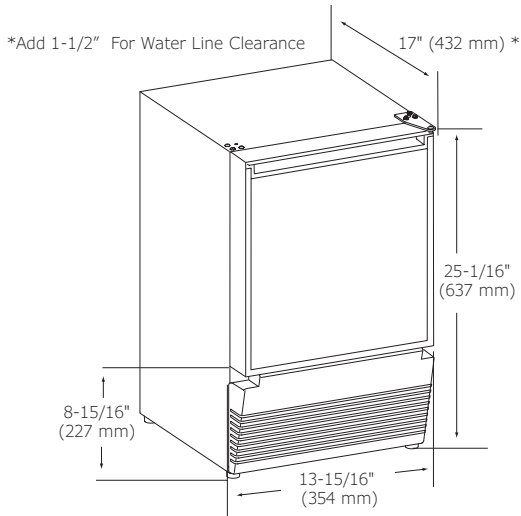

FEATURES & BENEFITS

BLACK
SOLID

WHITE
SOLID

PERFORMANCE	<ul style="list-style-type: none"> • Uses less than 3 gallons of water to produce up to 23 lbs of ice per day • Up to 12 lbs in ice storage capacity • Daily ice production rate is approx. 4 times greater than the average household refrigerator • Crescent ice cube dimensions: 1/2" W x 3/4" H x 2 1/4" L • On/Off switch is conveniently located on the grille
INTERIOR/EXTERIOR	<ul style="list-style-type: none"> • No drain required • Door swing is field reversible, and is shipped right-hand hinged
INTEGRATION	<ul style="list-style-type: none"> • Unit is designed to be built-in or can be freestanding • Accepts a 1/4" custom insert panel • Available in the following finishes: Black or White

MODEL DETAILS

Model	Voltage/Hz	Door Swing	Finish	Shipping Weight
U-BI95B-00A	115 / 60	Field Reversible	Black Solid	59 lb
U-BI95W-00A	115 / 60	Field Reversible	White Solid	59 lb

ACCESSORIES

Model	Description	Finish	Shipping Weight
ULAWATERHOOKUP	Braided Water Supply Line Kit	N/A	2 lb

DIMENSIONS

Dimensions shown apply to all finishes.

CABINET CUT-OUT

INSTALLATION NOTES

No additional clearance around sides, top or rear of unit is needed for ventilation.

Do not obstruct front grille air flow.

- 1 Year (parts & labor) / 5 year sealed system (parts)
- + **Additional 1 Year (parts & labor) warranty at no cost with product registration**

See complete warranty for details

SPECIFICATIONS

Model	BI95
Amps: Running	2.5
Control Type	On/Off Switch
Defrost Type	Manual
Dimensions: Product Depth	17" / 432 mm
Dimensions: Product Height	25 1/16" / 637 mm
Dimensions: Product Width	13 15/16" / 354 mm
Energy Consumption: Avg. Per Year	N/A
Panel Type	Insert
Panel Thickness	1/4" (6.3 mm)
Panel Height	13 15/32" (342 mm)
Panel Width	12 15/16" (329 mm)
ENERGY STAR	N/A
Ice Production Per Day	23 lb
Ice Storage	12 lb
Product Weight: Max	53 lb
Refrigerant Type	R134a
Sabbath (Star K Certified)	No