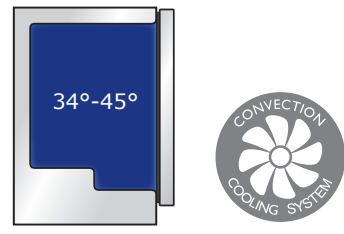

COOLING SYSTEM

ELECTRICAL REQUIREMENTS

This unit requires a grounded, polarized 115 VAC, 60 Hz, 15 A power supply (normal household current).