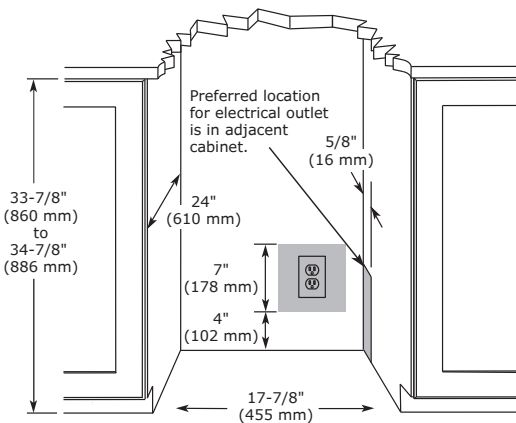

**ACCESSORIES**

Model	Description	Finish	Shipping Weight
ULASHP18FRAME*	Stainless Handleless Panel Frame	Stainless	8 lb
ULASHP18SOLID*	Stainless Handleless Panel Solid	Stainless	12 lb

\*Installs on integrated models.

**DIMENSIONS**

Dimensions shown apply to all finishes, including Integrated (INT) models with 3/4" integrated panel/frame installed.

**CABINET CUT-OUT**

**INSTALLATION NOTES**

- When installing adjacent to wall, ensure 2 1/2" clearance on hinged side for 90° door opening, allowing ample room for door handle.
- No additional clearance around sides, top or rear of unit is needed for ventilation.
- Do not obstruct front grille air flow.

- 1 Year (parts & labor) / 5 year sealed system (parts)
- + **Additional 1 Year (parts & labor) warranty at no cost with product registration**

See complete warranty for details

**SPECIFICATIONS**

Model	2218BEV
Amps: Running	1.2
Capacity: Bottle (12 oz)	51
Capacity: Can (12 oz)	87
Capacity: Volume (cu ft)	3.4
Capacity: Wine Bottle (750 ml)	7
Control Type	Digital Touch Pad
Dimensions: Product Depth	23 7/16" / 590 mm
Dimensions: Product Height	33 1/16" / 856 mm
Dimensions: Product Width	17 3/4" / 450 mm
Energy Consumption: Avg. Per Year	260
ENERGY STAR	ENERGY STAR / Tier 1
Panel Height	30" / 762 mm
Panel Thickness	3/4" / 20 mm
Panel Type	2 3/4" / 70 mm Frame Panel or Solid Panel (-60 suffix)
Panel Width	17 5/8" / 445 mm
Product Weight: Max	119 lbs
Refrigerant Type	R600a
Sabbath (Star K Certified)	Yes
Temperature Range	34°F - 45°F