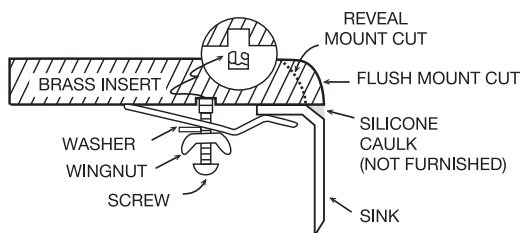

INSTALLATION PROFILE*

*Template and countertop mounting clips are packed with every sink

Ukinox reserves the right to change product specifications without notice.
Printed in USA © 2019 Ukinox