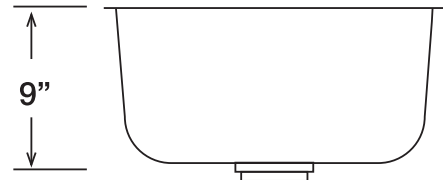

SINK DIMENSIONS (INCHES)

Recommended Cabinet Size 18"