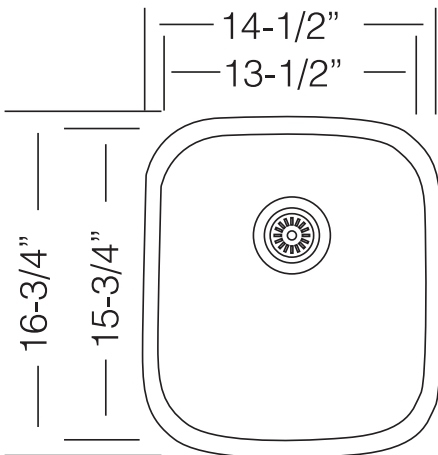

#### GENERAL

Fine quality sink bowl formed of 18 gauge  
BA 304 18/10 nickel bearing stainless steel.

#### DESIGN FEATURES

Bowl Depth : 9"  
Finish : Soft Satin Finish  
Underside : Sound absorbing pads and special paint  
applied to dampen sound  
Drain Opening : 3-1/2"

#### SINK DIMENSIONS (INCHES)

Recommended Cabinet Size 18"