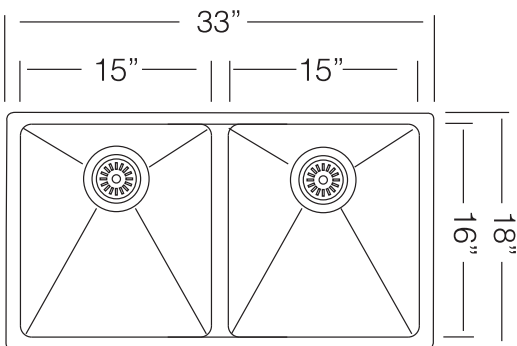

RS 380.50.50

UNDERMOUNT TYPE

GENERAL

Fine quality sink bowl formed of 16 gauge
BA 304 18/10 nickel bearing stainless steel.

DESIGN FEATURES

Bowl Depth : 10"
Finish : Soft Satin Finish
Underside : Sound absorbing pads and special paint
applied to dampen sound
Drain Opening : 3-1/2"

OPTIONAL ACCESSORIES

Stainless Steel Bottom Grid
Wood Cutting Board
Glass Cutting Board
Stainless Steel Colander
Drying Rack

SINK DIMENSIONS (INCHES)

Recommended Cabinet Size 36"

INSTALLATION PROFILE*

*Template and countertop mounting clips are packed with every sink