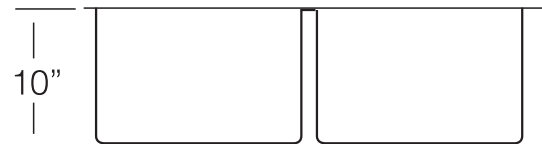

RS 380.50.50

UNDERMOUNT TYPE

GENERAL

Fine quality sink bowl formed of 16 gauge
BA 304 18/10 nickel bearing stainless steel.

DESIGN FEATURES

Bowl Depth : 10"
Finish : Soft Satin Finish
Underside : Sound absorbing pads and special paint
applied to dampen sound
Drain Opening : 3-1/2"

OPTIONAL ACCESSORIES

Stainless Steel Bottom Grid
Wood Cutting Board
Glass Cutting Board
Stainless Steel Colander
Drying Rack

SINK DIMENSIONS (INCHES)

Recommended Cabinet Size 36"

INSTALLATION PROFILE*

*Template and countertop mounting clips are packed with every sink