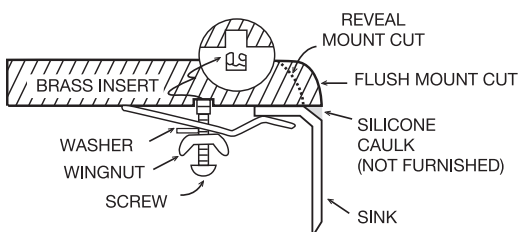

RS 380.50.50

UNDERMOUNT TYPE

GENERAL

Fine quality sink bowl formed of 16 gauge
BA 304 18/10 nickel bearing stainless steel.

DESIGN FEATURES

Bowl Depth : 10"
Finish : Soft Satin Finish
Underside : Sound absorbing pads and special paint
applied to dampen sound
Drain Opening : 3-1/2"

OPTIONAL ACCESSORIES

Stainless Steel Bottom Grid
Wood Cutting Board
Glass Cutting Board
Stainless Steel Colander
Drying Rack

SINK DIMENSIONS (INCHES)

Recommended Cabinet Size 36"

INSTALLATION PROFILE*

*Template and countertop mounting clips are packed with every sink