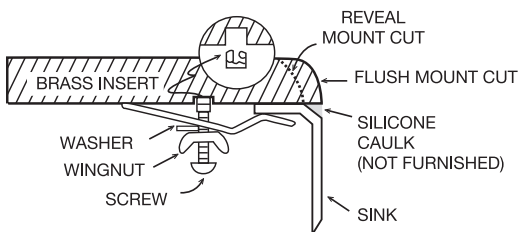

MODEL R 450

UNDERMOUNT TYPE

GENERAL

Fine quality sink bowl formed of 18 gauge
BA 304 18/10 nickel bearing stainless steel.

DESIGN FEATURES

Bowl Depth : 9"
Finish : Soft Satin Finish
Underside : Sound absorbing pads and special paint
applied to dampen sound
Drain Opening : 3-1/2"

OPTIONAL ACCESSORIES

Stainless Steel Bottom Grid
Wood Cutting Board
Stainless Steel Colander
Stainless Steel Drying Rack

SINK DIMENSIONS (INCHES)

Recommended Cabinet Size 24"

INSTALLATION PROFILE*

*Template and countertop mounting clips are packed with every sink