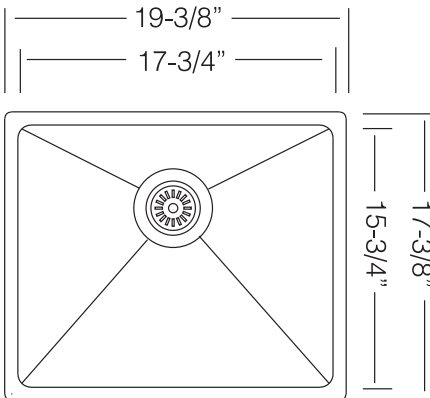

MODEL R 450

UNDERMOUNT TYPE

GENERAL

Fine quality sink bowl formed of 18 gauge
BA 304 18/10 nickel bearing stainless steel.

DESIGN FEATURES

Bowl Depth : 9"
Finish : Soft Satin Finish
Underside : Sound absorbing pads and special paint
applied to dampen sound
Drain Opening : 3-1/2"

OPTIONAL ACCESSORIES

Stainless Steel Bottom Grid
Wood Cutting Board
Stainless Steel Colander
Stainless Steel Drying Rack

SINK DIMENSIONS (INCHES)

Recommended Cabinet Size 24"

INSTALLATION PROFILE*

*Template and countertop mounting clips are packed with every sink