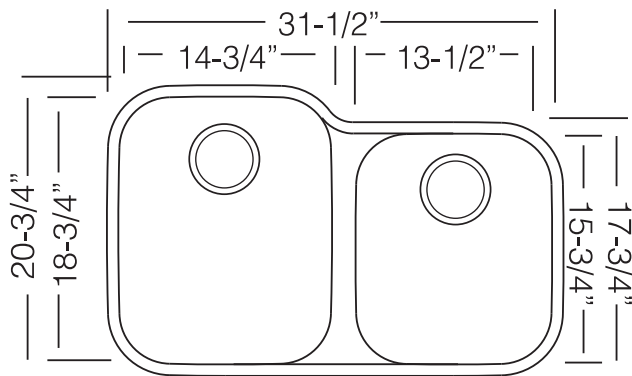

MODEL EDD 375 60 40

UNDERMOUNT TYPE

GENERAL

Fine quality sink bowls formed of 18 gauge
BA 304 18/10 nickel bearing stainless steel.

DESIGN FEATURES

Bowl Depth : 9" large bowl 7" small bowl'
Finish : Soft Satin Finish
Underside : Aluminum coated Sound Absorbing
 Pads to dampen sound.
Drain Opening : 3-1/2" - 3-1/2"

OPTIONAL ACCESSORIES

Stainless Steel Bottom Grid
Stainless Steel Rinsing Basket
Wood Cutting Board
Stainless Steel Colander
Drying Rack

SINK DIMENSIONS (INCHES)

Recommended Cabinet Size 36"

INSTALLATION PROFILE*