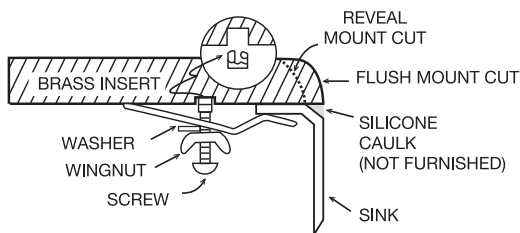

MODEL EDD 375 60 40

UNDERMOUNT TYPE

GENERAL

Fine quality sink bowls formed of 18 gauge
BA 304 18/10 nickel bearing stainless steel.

DESIGN FEATURES

Bowl Depth : 9" large bowl 7" small bowl'
Finish : Soft Satin Finish
Underside : Aluminum coated Sound Absorbing
 Pads to dampen sound.
Drain Opening : 3-1/2" - 3-1/2"

OPTIONAL ACCESSORIES

Stainless Steel Bottom Grid
Stainless Steel Rinsing Basket
Wood Cutting Board
Stainless Steel Colander
Drying Rack

SINK DIMENSIONS (INCHES)

Recommended Cabinet Size 36"

INSTALLATION PROFILE*

*Template and countertop mounting clips are packed with every sink

Ukinox reserves the right to change product specifications without notice.
Printed in USA © 2019 Ukinox