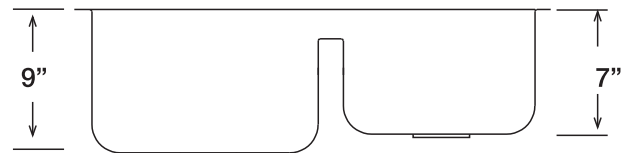

MODEL EDD 375 60 40

UNDERMOUNT TYPE

GENERAL

Fine quality sink bowls formed of 18 gauge
BA 304 18/10 nickel bearing stainless steel.

DESIGN FEATURES

Bowl Depth : 9" large bowl 7" small bowl'
Finish : Soft Satin Finish
Underside : Aluminum coated Sound Absorbing
 Pads to dampen sound.
Drain Opening : 3-1/2" - 3-1/2"

OPTIONAL ACCESSORIES

Stainless Steel Bottom Grid
Stainless Steel Rinsing Basket
Wood Cutting Board
Stainless Steel Colander
Drying Rack

SINK DIMENSIONS (INCHES)

Recommended Cabinet Size 36"

INSTALLATION PROFILE*