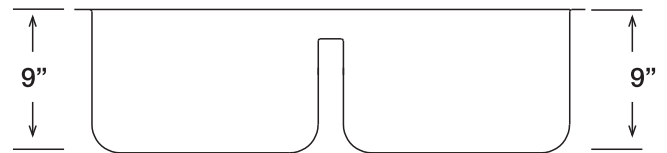

MODEL EDD 360 50 50

UNDERMOUNT TYPE

GENERAL

Fine quality sink bowls formed of 18 gauge
BA 304 18/10 nickel bearing stainless steel.

DESIGN FEATURES

Bowl Depth : 9"
Finish : Soft Satin Finish
Underside : Aluminum coated Sound Absorbing
 Pads to dampen sound.
Drain Opening : 3-1/2" - 3-1/2"

OPTIONAL ACCESSORIES

Stainless Steel Rinsing Basket
Stainless Steel Bottom Grid
Bamboo Cutting Board

SINK DIMENSIONS (INCHES)

Recommended Cabinet Size 36"

INSTALLATION PROFILE*

*Template and countertop mounting clips are packed with every sink