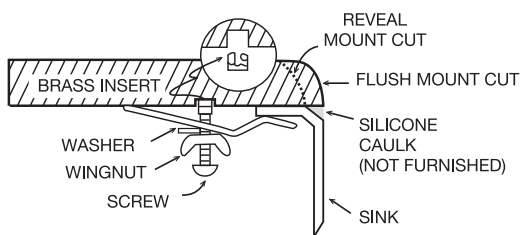

MODEL EDD 360 50 50

UNDERMOUNT TYPE

GENERAL

Fine quality sink bowls formed of 18 gauge
BA 304 18/10 nickel bearing stainless steel.

DESIGN FEATURES

Bowl Depth : 9"
Finish : Soft Satin Finish
Underside : Aluminum coated Sound Absorbing
 Pads to dampen sound.
Drain Opening : 3-1/2" - 3-1/2"

OPTIONAL ACCESSORIES

Stainless Steel Rinsing Basket
Stainless Steel Bottom Grid
Bamboo Cutting Board

SINK DIMENSIONS (INCHES)

Recommended Cabinet Size 36"

INSTALLATION PROFILE*

*Template and countertop mounting clips are packed with every sink