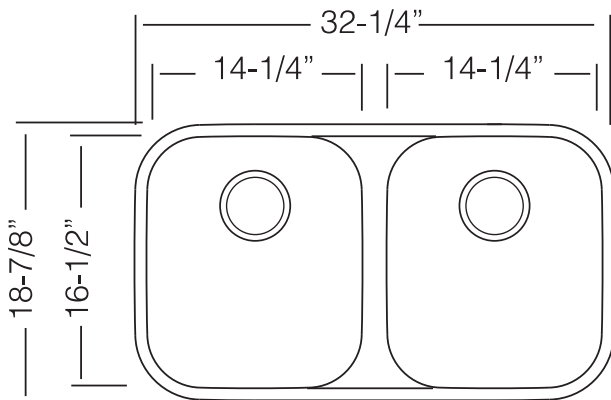

MODEL EDD 360 50 50

UNDERMOUNT TYPE

GENERAL

Fine quality sink bowls formed of 18 gauge
BA 304 18/10 nickel bearing stainless steel.

DESIGN FEATURES

Bowl Depth : 9"
Finish : Soft Satin Finish
Underside : Aluminum coated Sound Absorbing
 Pads to dampen sound.
Drain Opening : 3-1/2" - 3-1/2"

OPTIONAL ACCESSORIES

Stainless Steel Rinsing Basket
Stainless Steel Bottom Grid
Bamboo Cutting Board

SINK DIMENSIONS (INCHES)

Recommended Cabinet Size 36"

INSTALLATION PROFILE*

*Template and countertop mounting clips are packed with every sink