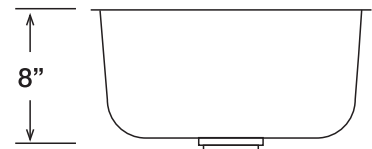

MODEL D 376

UNDERMOUNT TYPE

GENERAL

Fine quality sink bowl formed of 18 gauge
BA 304 18/10 nickel bearing stainless steel.

DESIGN FEATURES

Bowl Depth : 9"
Finish : Soft Satin Finish
Underside : Sound absorbing pads and special paint
applied to dampen sound
Drain Opening : 3-1/2"

OPTIONAL ACCESSORIES

Stainless Steel Bottom Grid
Wood Cutting Board
Stainless Steel Colander
Drying Rack

SINK DIMENSIONS (INCHES)

Recommended Cabinet Size 18"

INSTALLATION PROFILE*

*Template and countertop
mounting clips are packed
with every sink