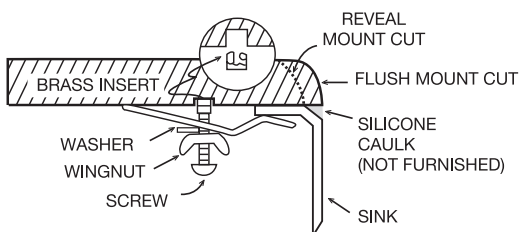

MODEL D 376

UNDERMOUNT TYPE

GENERAL

Fine quality sink bowl formed of 18 gauge
BA 304 18/10 nickel bearing stainless steel.

DESIGN FEATURES

Bowl Depth : 9"
Finish : Soft Satin Finish
Underside : Sound absorbing pads and special paint
applied to dampen sound
Drain Opening : 3-1/2"

OPTIONAL ACCESSORIES

Stainless Steel Bottom Grid
Wood Cutting Board
Stainless Steel Colander
Drying Rack

SINK DIMENSIONS (INCHES)

Recommended Cabinet Size 18"

INSTALLATION PROFILE*

*Template and countertop
mounting clips are packed
with every sink