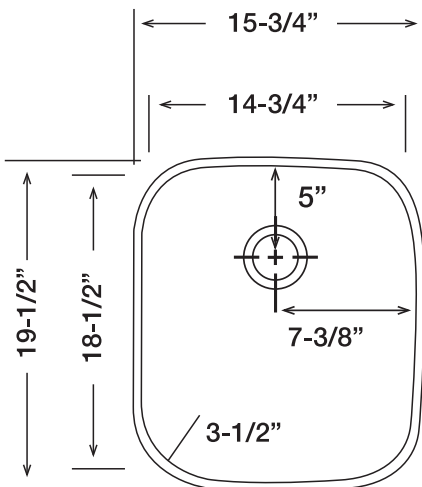

MODEL D 376

UNDERMOUNT TYPE

GENERAL

Fine quality sink bowl formed of 18 gauge
BA 304 18/10 nickel bearing stainless steel.

DESIGN FEATURES

Bowl Depth : 9"
Finish : Soft Satin Finish
Underside : Sound absorbing pads and special paint
applied to dampen sound
Drain Opening : 3-1/2"

OPTIONAL ACCESSORIES

Stainless Steel Bottom Grid
Wood Cutting Board
Stainless Steel Colander
Drying Rack

SINK DIMENSIONS (INCHES)

Recommended Cabinet Size 18"

INSTALLATION PROFILE*

*Template and countertop
mounting clips are packed
with every sink