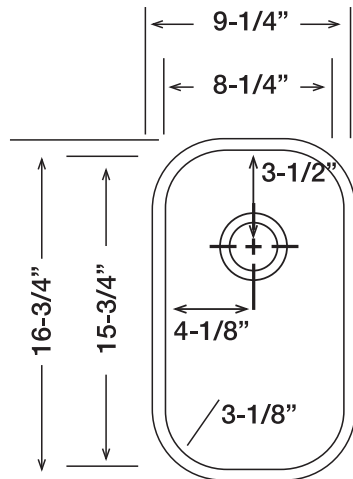

#### GENERAL

Fine quality sink bowl formed of 18 gauge  
BA 304 18/10 nickel bearing stainless steel.

#### DESIGN FEATURES

Bowl Depth : 7"  
Finish : Soft Satin Finish  
Underside : Sound absorbing pads and special paint  
applied to dampen sound  
Drain Opening : 3-1/2"

#### SINK DIMENSIONS (INCHES)