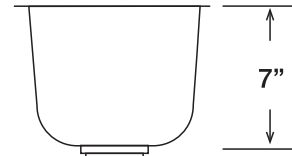

#### GENERAL

Fine quality sink bowl formed of 18 gauge  
BA 304 18/10 nickel bearing stainless steel.

#### DESIGN FEATURES

Bowl Depth : 7"  
Finish : Soft Satin Finish  
Underside : Sound absorbing pads and special paint  
applied to dampen sound  
Drain Opening : 3-1/2"

#### SINK DIMENSIONS (INCHES)