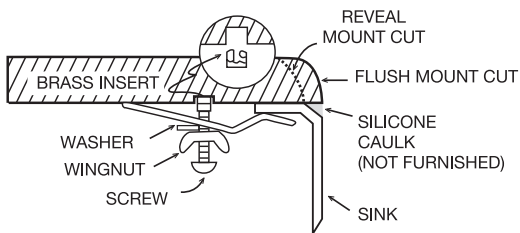

INSTALLATION PROFILE*

*Template and countertop mounting clips are packed with every sink

Ukinox reserves the right to change product specifications without notice.
Printed in USA © 2019 Ukinox