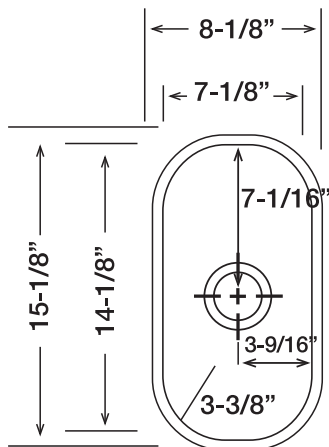

#### GENERAL

Fine quality sink bowl formed of 18 gauge  
BA 304 18/10 nickel bearing stainless steel.

#### DESIGN FEATURES

Bowl Depth : 6"  
Finish : Soft Satin Finish  
Underside : Sound absorbing pads and special paint  
applied to dampen sound  
Drain Opening : 3-1/2"

#### SINK DIMENSIONS (INCHES)