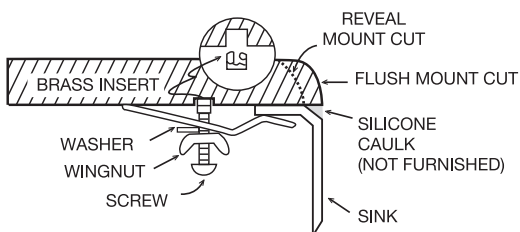

INSTALLATION PROFILE*

*Template and countertop mounting clips are packed with every sink

Ukinox reserves the right to change product specifications without notice.
Printed in USA © 2019 Ukinox