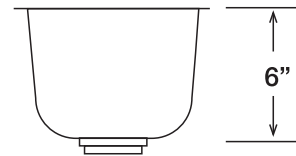

#### GENERAL

Fine quality sink bowl formed of 18 gauge  
BA 304 18/10 nickel bearing stainless steel.

#### DESIGN FEATURES

Bowl Depth : 6"  
Finish : Soft Satin Finish  
Underside : Sound absorbing pads and special paint  
applied to dampen sound  
Drain Opening : 3-1/2"

#### SINK DIMENSIONS (INCHES)