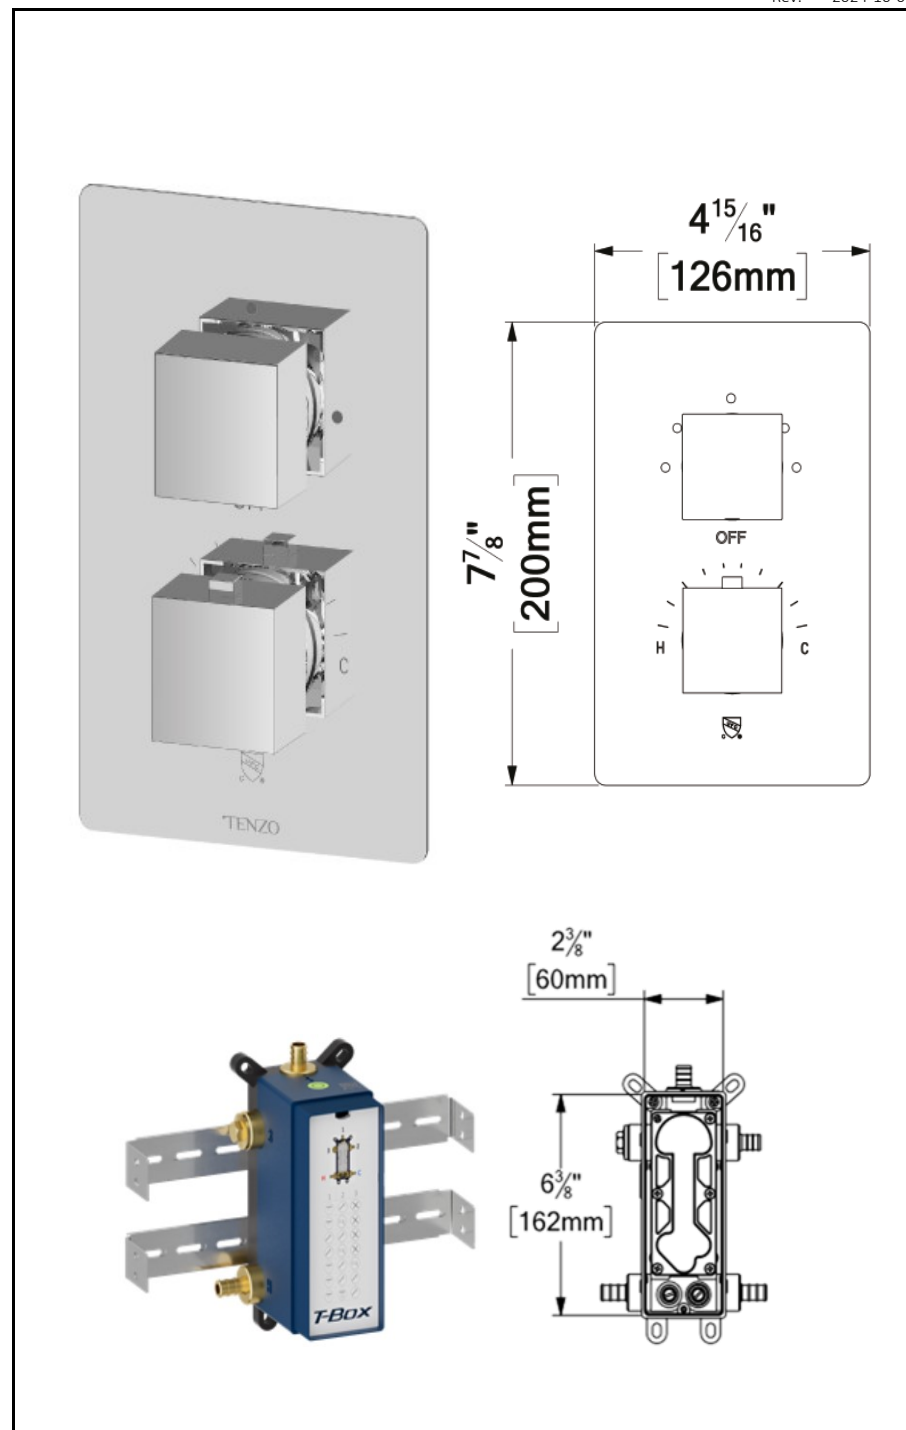

The product may vary slightly from its dimension and appearance.

Les dimensions et l'aspect du produit peuvent varier légèrement de l'illustration

TENZO FINE PLOMBERIE

R-31-P

SPECIFICATION

- Universal T-Box rough-in for :
 - 2 & 3 functions diverter valves
 - Thermostatic & pressure balance valves
- 1/2 PEX connections
- Integrated test cap
- Service check/stop valves
- Limited lifetime warranty