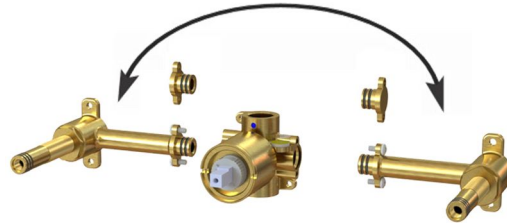

**SPECIFICATION**

- Made from solid brass
- Mirror install. (handle on left or right)
- Ceramic cartridge
- Female 3/8in. Connection
- Flow rate 5.7L/min. [1.5 gpm] @60psi
- Limited lifetime warranty
- Cartridge: CAR-GN-SL35-01

**MIRROR INSTALLATION**

**PRODUCTS No.**

R-14	Rough for wall mount lavatory faucet
------	--------------------------------------

**AVAILABLE FINISHES**

- Refer to the catalog for available finishes

**CERTIFICATION**

**SPÉCIFICATION**

- Fabriqué de laiton massif
- Instal. Miroir (Poignée à gauche ou à droite)
- Cartouche en céramique
- Connexion 1/2" femelle
- Débit: 5.7L/min [1.5 gpm] @60psi
- Garantie à vie limitée
- Cartouche: CAR-GN-SL35-01