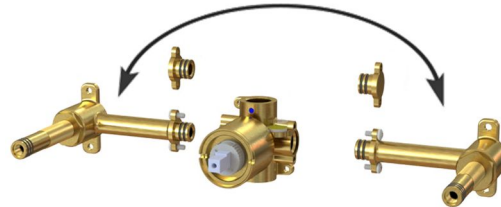

INSTALLATION MIRROR

No. PRODUITS

R-14	Brut de valve pour Robinet de lavabo mural

FINIS DISPONIBLE

- Se référer au catalogue pour les finis disponible

CERTIFICATION

- ASME 112.18.1 / CSA B125.1

Pour plus d'information sur le produit ou avant de procéder à toute installation veuillez consulter le guide.
Produits couverts par une garantie à vie limitée contre tout défaut de fabrication.