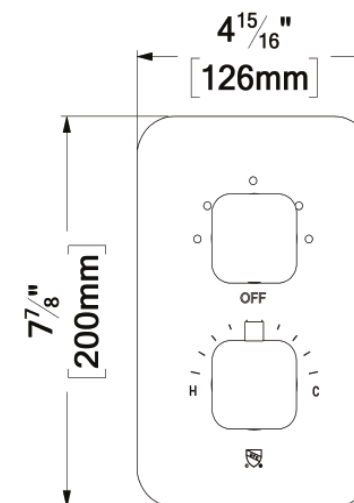

QUT33-XX	Complete valve (Rough R-31-P & trims)
F-QUT33-XX	Shower valve trim
R-31-P	Universal T-Box rough in With PEX connections
R-31-N	Universal T-Box rough in With Male NPT/Weld connection

FINISHES AVAILABLE

- Refer to the catalog for available finishes

CERTIFICATION

- ASME 112.18.1 / CSA B125.1

For more information about the product of before proceeding to any installation please consult the guide.
Products covered by a limited lifetime warranty against all manufacturing defects.

SPÉCIFICATION

- Brut T-Box universel
- Valve thermostatique 30L/min [7.9 gpm] @60psi
- Cartouche thermostatique Vernet (Fabriquée en France)
- Valve déviatrice 3 fonctions (zones partagées)
- Pour des zones NON-partagées, ajouter au code existant: **-CAL**
- Valves de service
- Connexions mâle 1/2" PEX (R-31-P)
- Connexions mâle 1/2" NPT/soudé (R-31-N)
- Garantie à vie limitée

Ex: QUT33-CR-CAL

No. PRODUITS

QUT33-XX	Valve complète (Brut R-31-P & Garnitures)
F-QUT33-XX	Garnitures de valve de douche
R-31-P	Brut de valve universel avec connections PEX
R-31-N	Brut de valve universel avec connections NPT / soudé

FINIS DISPONIBLE

Se référer au catalogue pour les finis disponible

CERTIFICATION

- ASME 112.18.1 / CSA B125.1

Pour plus d'information sur le produit ou avant de procéder à toute installation veuillez consulter le guide.
Produits couverts par une garantie à vie limitée contre tout défaut de fabrication.

The product may vary slightly from its dimension and appearance.

Les dimensions et l'aspect du produit peuvent varier légèrement de l'illustration