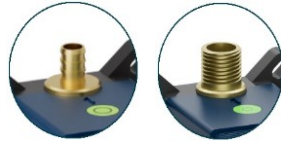

TENZO FINE PLOMBERIE

R-31-P

SPECIFICATION

- Universal T-Box rough-in for :
  - 2 & 3 functions diverter valves
  - Thermostatic & pressure balance valves
- 1/2 PEX connections
- Integrated test cap
- Service check/stop valves
- Limited lifetime warranty

CONNECTIONS

R-31-P	Universal T-Box rough-in 1/2" PEX connections
R-31-N	Universal T-Box rough-in 1/2" NPT male connections

FINISHES AVAILABLE

- Refer to the catalog for available finishes

CERTIFICATION

- ASME 112.18.1 / CSA B125.1

R-31-P

R-31-N

For more information about the product or before proceeding to any installation please consult the guide.
Products covered by a limited lifetime warranty against all manufacturing defects.

SPÉCIFICATION

- Brut T-Box universel pour :
  - Valves déviatrice 2 et 3 fonctions
  - Valves thermostatiques et pression balancée
- Connexions PEX 1/2po
- Plaque de test intégrée
- Valves de service
- Garantie à vie limitée

CONNEXIONS

R-31-P	Brut de valve T-box universel connexions PEX 1/2po
R-31-N	Brut de valve T-box universel connexions NPT 1/2po mâle

FINIS DISPONIBLE

Se référer au catalogue pour les finis disponible