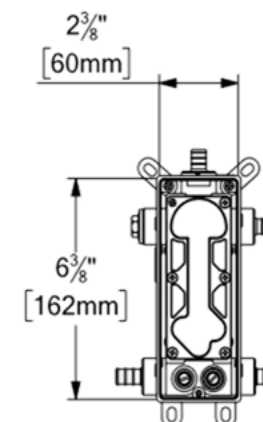

QUT33-XX	Complete valve (Rough R-31-P & trims)
F-QUT33-XX	Shower valve trim
R-31-P	Universal T-Box rough in With PEX connections
R-31-N	Universal T-Box rough in With Male NPT/Weld connection

FINISHES AVAILABLE

- Refer to the catalog for available finishes

CERTIFICATION

- ASME 112.18.1 / CSA B125.1

For more information about the product of before proceeding to any installation please consult the guide.
Products covered by a limited lifetime warranty against all manufacturing defects.

SPÉCIFICATION

- Brut T-Box universel
- Valve thermostatique 30L/min [7.9 gpm] @60psi
- Cartouche thermostatique Vernet (Fabriquée en France)
- Valve déviatrice 3 fonctions (zones partagées)
- Pour des zones NON-partagées, ajouter au code existant: **-CAL**
- Valves de service
- Connexions mâle 1/2" PEX (R-31-P)
- Connexions mâle 1/2" NPT/soudé (R-31-N)
- Garantie à vie limitée

Ex: QUT33-CR-CAL

No. PRODUITS

QUT33-XX	Valve complète (Brut R-31-P & Garnitures)
F-QUT33-XX	Garnitures de valve de douche
R-31-P	Brut de valve universel avec connections PEX
R-31-N	Brut de valve universel avec connections NPT / soudé

FINIS DISPONIBLE

Se référer au catalogue pour les finis disponible

CERTIFICATION

- ASME 112.18.1 / CSA B125.1

Pour plus d'information sur le produit ou avant de procéder à toute installation veuillez consulter le guide.
Produits couverts par une garantie à vie limitée contre tout défaut de fabrication.

The product may vary slightly from its dimension and appearance.

Les dimensions et l'aspect du produit peuvent varier légèrement de l'illustration