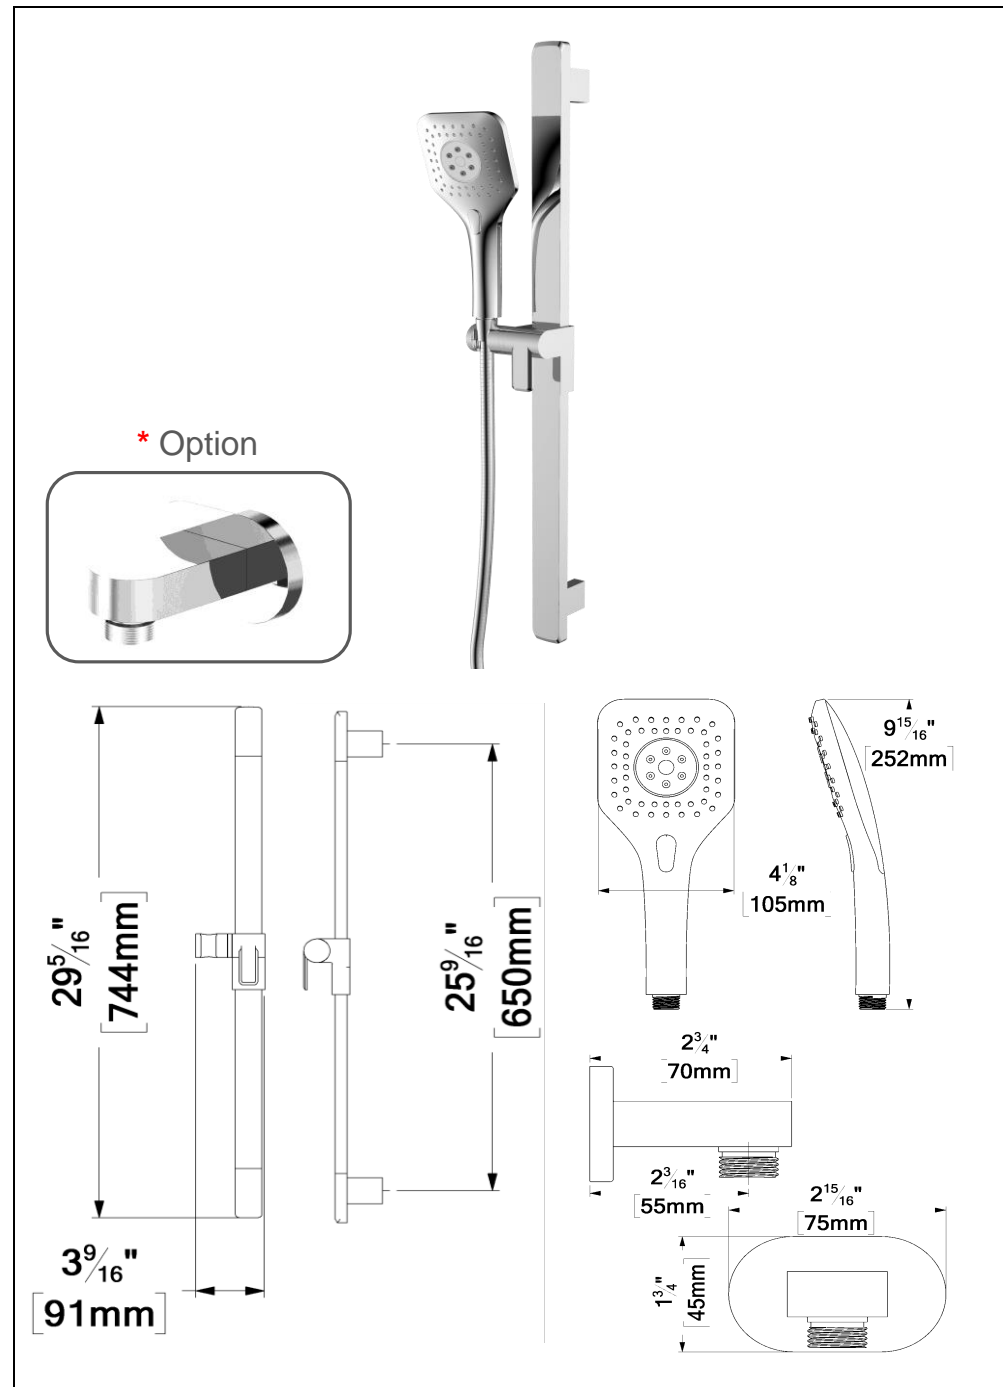

KRD-3221-XX / KRD-32215-XX

SPECIFICATION

- Sliding bar kit
- Elbow (option)
- Limited lifetime warranty

KRD-3221-XX	* KRD-32215-XX	Description
RD-32-XX	RD-32-XX	Sliding Bar
HS-221-XX	HS-221-XX	Hand shower
SSHE-150-XX	SSHE-150-XX	Hose
N/A	HC-305-XX	Elbow (Option)

SPÉCIFICATION

- Ensemble de rail de douche
- Coude en option
- Garantie à vie limitée

KRD-3221-XX	* KRD-32215-XX	Description
RD-32-XX	RD-32-XX	Rail de douche
HS-221-XX	HS-221-XX	Douchette
SSHE-150-XX	SSHE-150-XX	Boyau
N/A	HC-305-XX	Coude (Option)

The product may vary slightly from its dimension and appearance.
Les dimensions et l'aspect du produit peuvent varier légèrement de l'illustration