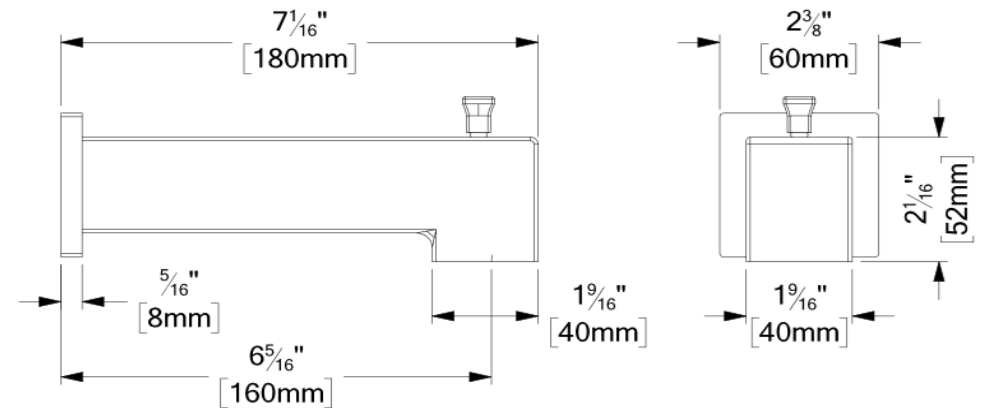

BS-411D-XX

SPECIFICATION

- Diverter spout
- ½in slip-fit copper connection
- Limited lifetime warranty

FINISHES AVAILABLE

- Refer to the catalog for available finishes

CERTIFICATION

- ASME 112.118.1 / CSA B125.1

For more information about the product or before proceeding to any installation please consult the guide.
Products covered by a limited lifetime warranty against all manufacturing defects.

SPÉCIFICATION

- Bec de bain avec déviateur
- Connexion 1/2po cuivre slip fit
- Garantie à vie limitée

FINIS DISPONIBLE

Se référer au catalogue pour les finis disponible

CERTIFICATION

ASME 112.118.1 / CSA B125.1

Pour plus d'information sur le produit ou avant de procéder à toute installation veuillez consulter le guide.
Produits couverts par une garantie à vie limitée contre tout défaut de fabrication.

The product may vary slightly from its dimension and appearance.
Les dimensions et l'aspect du produit peuvent varier légèrement de l'illustration