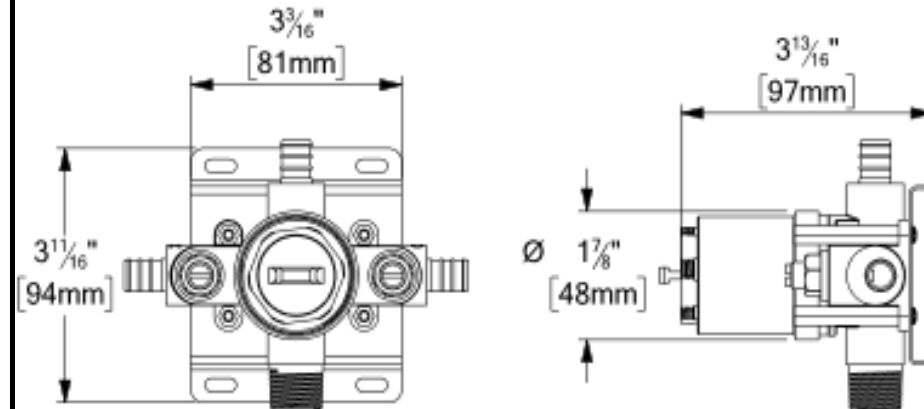

PRODUCTS No.

R-PB21-XX	Valve Rough Tenzo Pro 1 fonction

AVAILABLE FINISHES

- Refer to the catalog for available finishes

CERTIFICATION

- ASME 112.18.1 / CSA B125.1

For more information about the product of before proceeding to any installation please consult the guide.
Products covered by a limited lifetime warranty against all manufacturing defects.

SPÉCIFICATION

- Valve pression équilibrée
- Limitateur de température ajustable
- Limitateur de débit ajustable
- Débit: 25.5L/min. [6.7 gpm] @60psi
- Valve de service intégré avec clapets anti-retour
- Capuchon d'essai pour test inclus
- connexions disponible : PEX,PEX expansion et NPT/soudé
- Sortie pour bec de bain 1/2" Male NPT
- Ajustement MIN / MAX de 25mm [1"]
- Cartouche température: CAR-HY-PB-JH04BD
- Garantie à vie limitée
- Cartouche incluse avec la finition

No. PRODUITS

R-PB21-XX	Brut de Valve Tenzo Pro 1 fonction

FINIS DISPONIBLE

- Se référer au catalogue pour les finis disponible

CERTIFICATION

- ASME 112.18.1 / CSA B125.1

Pour plus d'information sur le produit ou avant de procéder à toute installation veuillez consulter le guide.
Produits couverts par une garantie à vie limitée contre tout défaut de fabrication.