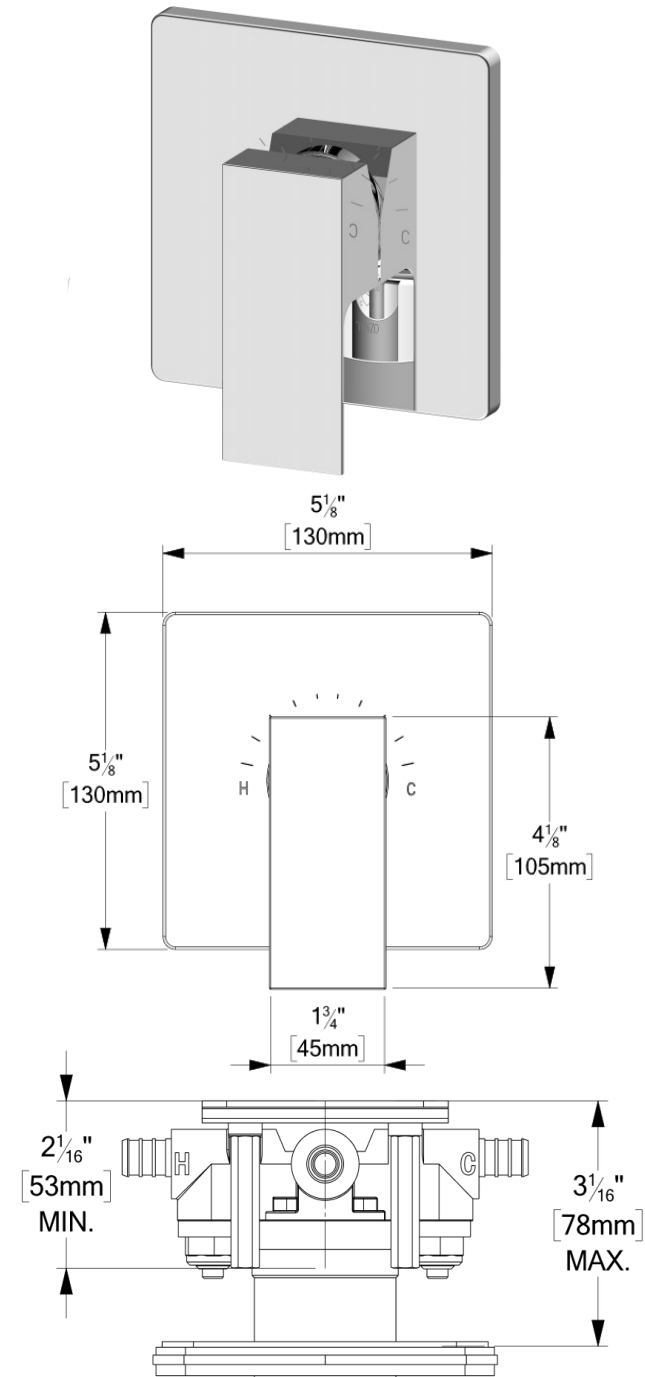

KALISSA

F-KAPB21-XX

SPECIFICATION

- Single function pressure balanced valve
- **SMART-TRIM™** easy installation
- Compatible with R-PB21-XX rough-in
- Limited lifetime warranty
- **Cartridge included with the trims**

PRODUCTS No.

F-KAPB21-XX	Trim for SMART-TRIM valve press. Bal. 1 fonction

AVAILABLE FINISHES

- Refer to the catalog for available finishes

CERTIFICATION

- ASME 112.18.1 / CSA B125.1

For more information about the product or before proceeding to any installation please consult the guide.
Products covered by a limited lifetime warranty against all manufacturing defects.

SPÉCIFICATION

- Finition de valve pression balancée 1 fonction
- Système facile d'installation **SMART-TRIM™**
- Compatible avec brut R-PB21-XX
- Garantie à vie limitée
- **Cartouche incluse avec la finition**

No. PRODUITS

F-KAPB21-XX	Finition de valve pres. Bal. SMART-TRIM 1 fonction

FINIS DISPONIBLE

- Se référer au catalogue pour les finis disponible

CERTIFICATION

- ASME 112.18.1 / CSA B125.1

Pour plus d'information sur le produit ou avant de procéder à toute installation veuillez consulter le guide.
Produits couverts par une garantie à vie limitée contre tout défaut de fabrication.

The product may vary slightly from its dimension and appearance.
Les dimensions et l'aspect du produit peuvent varier légèrement de l'illustration