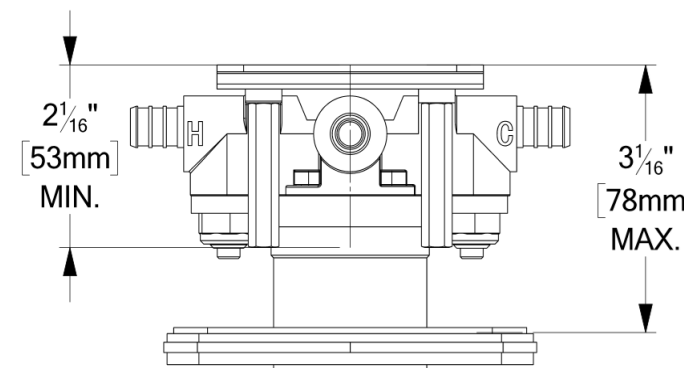

PRODUCTS No.

R-PB21-XX	Valve Rough Tenzo Pro 1 fonction

AVAILABLE FINISHES

- Refer to the catalog for available finishes

CERTIFICATION

- ASME 112.18.1 / CSA B125.1

For more information about the product of before proceeding to any installation please consult the guide.
Products covered by a limited lifetime warranty against all manufacturing defects.

SPÉCIFICATION

- Valve pression équilibrée
- Limitateur de température ajustable
- Limitateur de débit ajustable
- Débit: 25.5L/min. [6.7 gpm] @60psi
- Valve de service intégré avec clapets anti-retour
- Capuchon d'essai pour test inclus
- connexions disponible : PEX,PEX expansion et NPT/soudé
- Sortie pour bec de bain 1/2" Male NPT
- Ajustement MIN / MAX de 25mm [1"]
- Cartouche température: CAR-HY-PB-JH04BD
- Garantie à vie limitée
- Cartouche incluse avec la finition

No. PRODUITS

R-PB21-XX	Brut de Valve Tenzo Pro 1 fonction

FINIS DISPONIBLE

- Se référer au catalogue pour les finis disponible

CERTIFICATION

- ASME 112.18.1 / CSA B125.1

Pour plus d'information sur le produit ou avant de procéder à toute installation veuillez consulter le guide.
Produits couverts par une garantie à vie limitée contre tout défaut de fabrication.