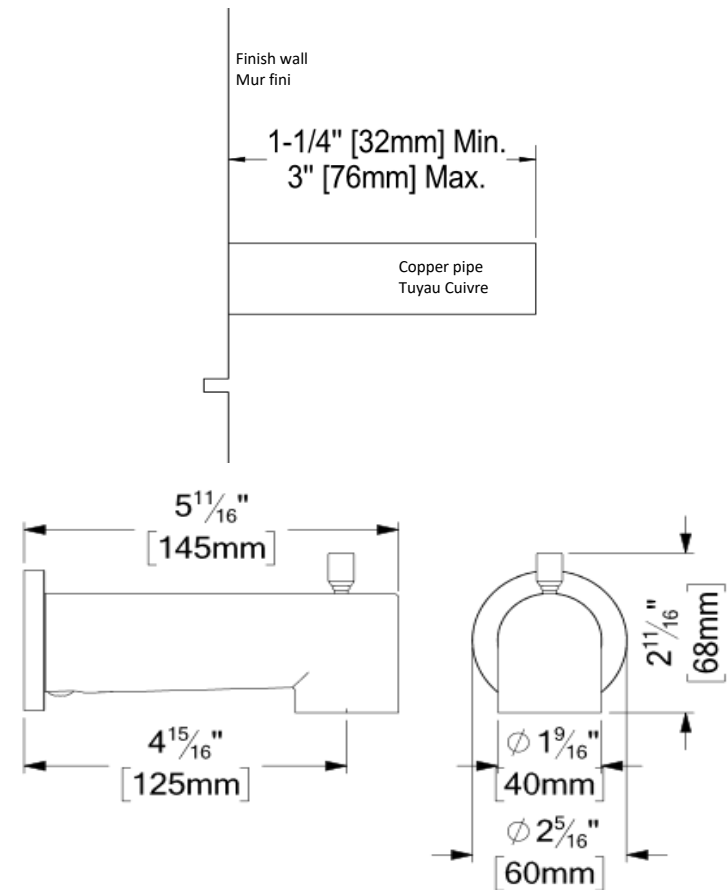

TENZO

FINE PLOMBERIE

BS-403D-XX

SPECIFICATION

- Diverter spout
- ½in slip-fit copper connection
- Limited lifetime warranty

FINISHES AVAILABLE

- Refer to the catalog for available finishes

CERTIFICATION

- ASME 112.118.1 / CSA B125.1

For more information about the product or before proceeding to any installation please consult the guide.
Products covered by a limited lifetime warranty against all manufacturing defects.

SPÉCIFICATION

- Bec de bain avec déviateur
- Connexion 1/2po cuivre slip fit
- Garantie à vie limitée

FINIS DISPONIBLE

Se référer au catalogue pour les finis disponible

CERTIFICATION

ASME 112.118.1 / CSA B125.1

Pour plus d'information sur le produit ou avant de procéder à toute installation veuillez consulter le guide.
Produits couverts par une garantie à vie limitée contre tout défaut de fabrication.

The product may vary slightly from its dimension and appearance.
Les dimensions et l'aspect du produit peuvent varier légèrement de l'illustration