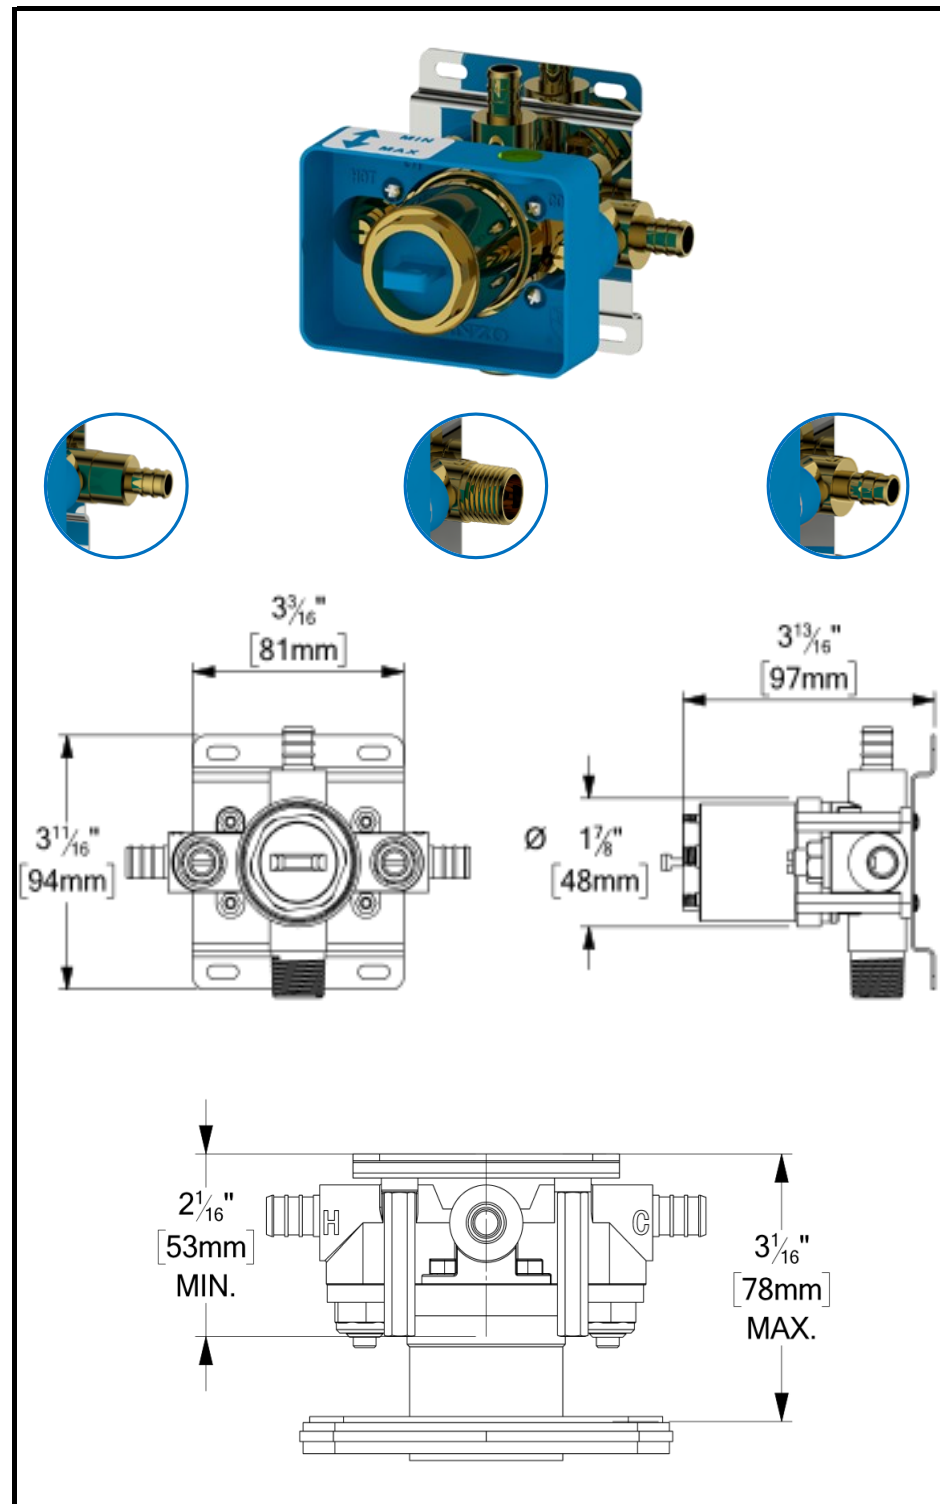

PRODUCTS No.

R-PB21-XX	Valve Rough Tenzo Pro 1 fonction

AVAILABLE FINISHES

- Refer to the catalog for available finishes

CERTIFICATION

- ASME 112.18.1 / CSA B125.1

For more information about the product of before proceeding to any installation please consult the guide.

Products covered by a limited lifetime warranty against all manufacturing defects.

SPÉCIFICATION

- Valve pression balancée
- Limiteur de température ajustable
- Limiteur de débit ajustable
- Débit: 25.5L/min. [6.7 gpm] @60psi
- Valve de service intégré avec clapets anti-retour
- Capuchon d'essai pour test inclus
- connexions disponible : PEX,PEX expansion et NPT/soudé
- Sortie pour bec de bain 1/2" Male NPT
- Ajustement MIN / MAX de 25mm [1"]
- Cartouche température: CAR-HY-PB-JH04BD
- Garantie à vie limitée
- Cartouche incluse avec la finition

No. PRODUITS

R-PB21-XX	Brut de Valve Tenzo Pro 1 fonction

FINIS DISPONIBLE

- Se référer au catalogue pour les finis disponible

CERTIFICATION

- ASME 112.18.1 / CSA B125.1

Pour plus d'information sur le produit ou avant de procéder à toute installation veuillez consulter le guide.

Produits couverts par une garantie à vie limitée contre tout défaut de fabrication.