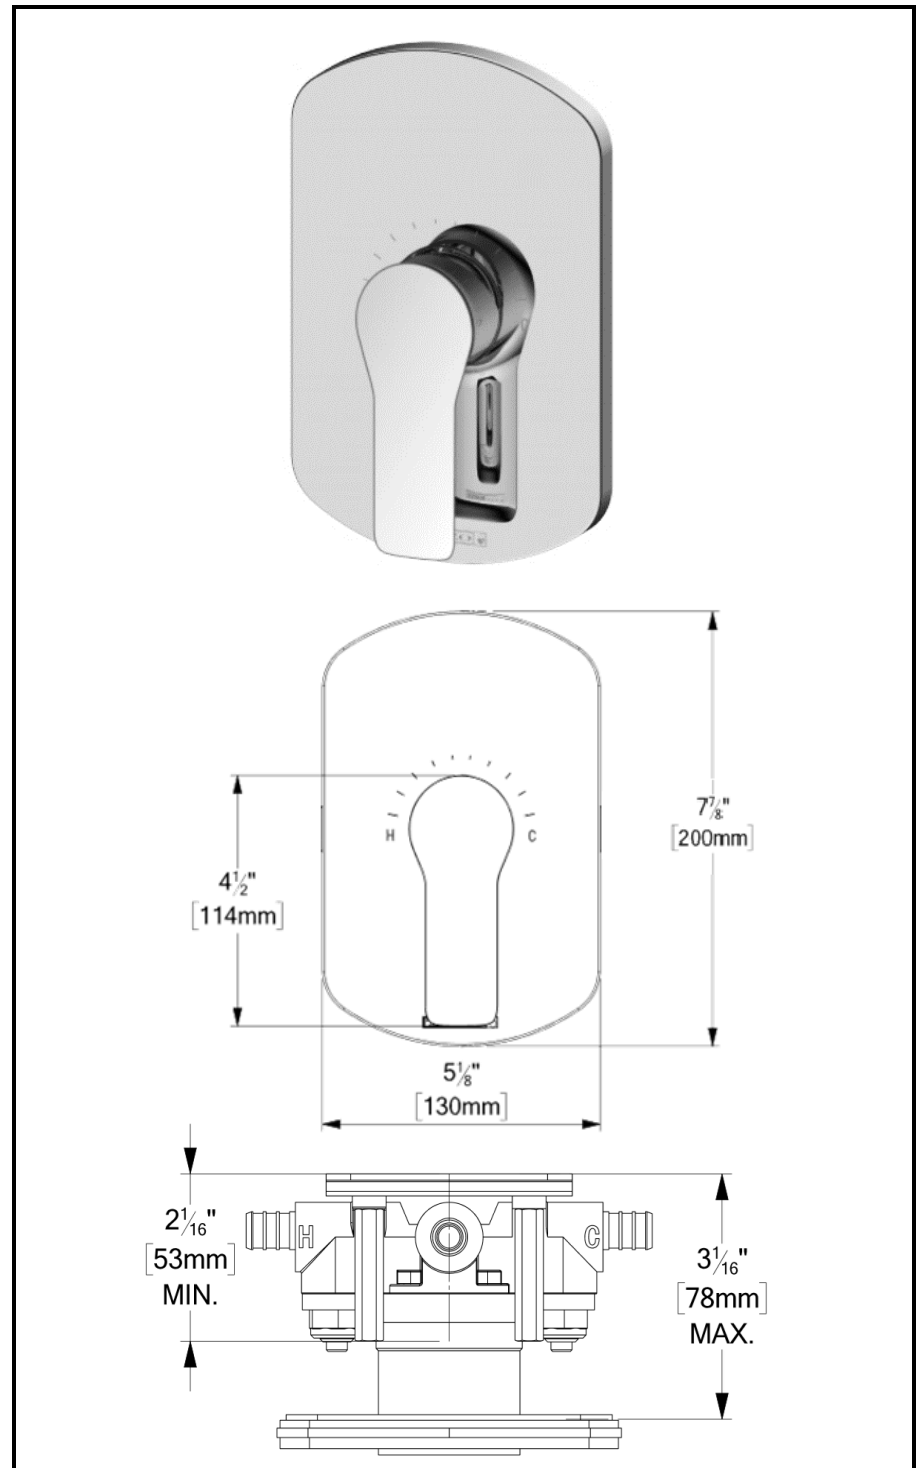

F-GAPB21-XX

SPECIFICATION

- Single function pressure balanced valve
- **SMART-TRIM™** easy installation
- Compatible with R-PB21-XX rough-in
- Limited lifetime warranty
- **Cartridge included with the trims**

PRODUCTS No.

F-GAPB21-XX	Trim for SMART-TRIM valve press. Bal. 1 fonction

AVAILABLE FINISHES

- Refer to the catalog for available finishes

CERTIFICATION

- ASME 112.18.1 / CSA B125.1

For more information about the product or before proceeding to any installation please consult the guide.
Products covered by a limited lifetime warranty against all manufacturing defects.

SPÉCIFICATION

- Finition de valve pression balancée 1 fonction
- Système facile d'installation **SMART-TRIM™**
- Compatible avec brut R-PB21-XX
- Garantie à vie limitée
- **Cartouche incluse avec la finition**

No. PRODUITS

F-GAPB21-XX	Finition de valve pres. Bal. SMART-TRIM 1 fonction

FINIS DISPONIBLE

- Se référer au catalogue pour les finis disponible

CERTIFICATION

- ASME 112.18.1 / CSA B125.1

Pour plus d'information sur le produit ou avant de procéder à toute installation veuillez consulter le guide.
Produits couverts par une garantie à vie limitée contre tout défaut de fabrication.

The product may vary slightly from its dimension and appearance.
Les dimensions et l'aspect du produit peuvent varier légèrement de l'illustration