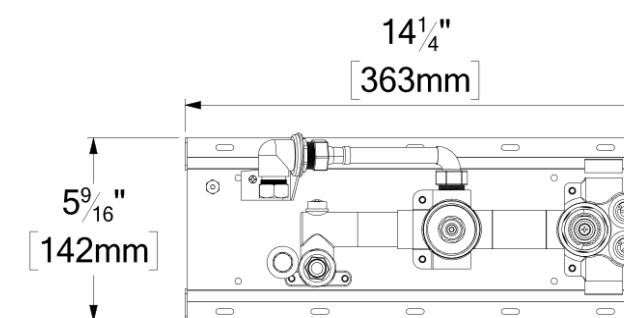

PRODUCTS No.

DET74-XX	Complete valve (Rough & trims)
R-70	Rough for wall mount bath faucet
F-DET74-XX	Trim

AVAILABLE FINISHES

- Refer to the catalog for available finishes

CERTIFICATION

- ASME 112.18.1 / CSA B125.1

For more information about the product or before proceeding to any installation please consult the guide.
Products covered by a limited lifetime warranty against all manufacturing defects.

SPÉCIFICATION

- Cartouche thermo. Vernet (Fabriqué en France)
- Bec de bain 12": BSS-305-XX
- Débit bec de bain: 30L/min [7.9 gpm] @60psi
- Douchette: HS-223-XX
- Valves de service
- Connexions femelles 1/2" NPT
- Garantie à vie limitée
- Cartouche thermo: CAR-VNT-T34-01
- Cartouche dév: CAR-HA-DV3-33097-01

No. PRODUITS

DET74-XX	Valve complète (Brut & Garnitures)
R-70	Brut de valve Robinet de bain mural
F-DET74-XX	Garnitures

FINIS DISPONIBLE

- Se référer au catalogue pour les finis disponible

CERTIFICATION

- ASME 112.18.1 / CSA B125.1

Pour plus d'information sur le produit ou avant de procéder à toute installation veuillez consulter le guide.
Produits couverts par une garantie à vie limitée contre tout défaut de fabrication.

The product may vary slightly from its dimension and appearance.
Les dimensions et l'aspect du produit peuvent varier légèrement de l'illustration