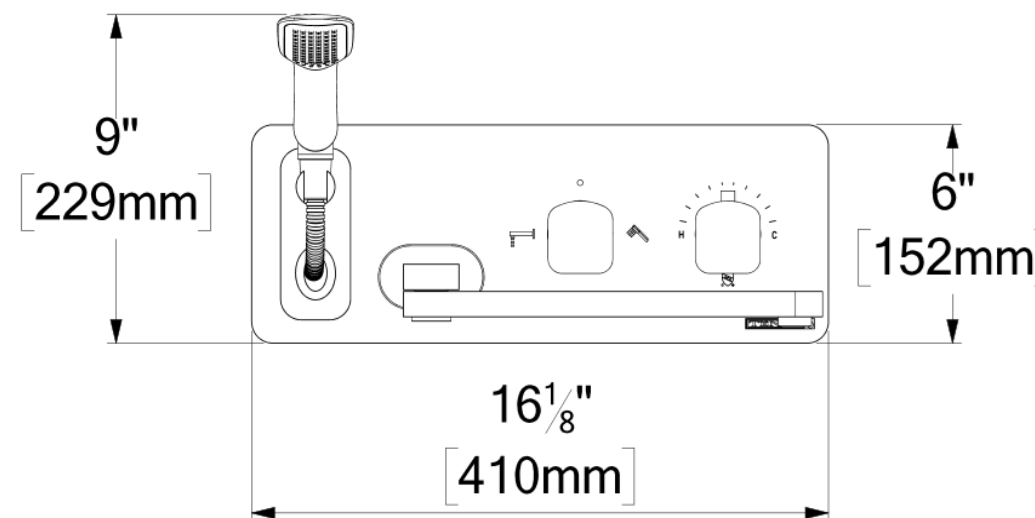

PRODUCTS No.

DET74-XX	Complete valve (Rough & trims)
R-70	Rough for wall mount bath faucet
F-DET74-XX	Trim

AVAILABLE FINISHES

- Refer to the catalog for available finishes

CERTIFICATION

- ASME 112.18.1 / CSA B125.1

For more information about the product or before proceeding to any installation please consult the guide.
Products covered by a limited lifetime warranty against all manufacturing defects.

SPÉCIFICATION

- Cartouche thermo. Vernet (Fabriqué en France)
- Bec de bain 12": BSS-305-XX
- Débit bec de bain: 30L/min [7.9 gpm] @60psi
- Douchette: HS-223-XX
- Valves de service
- Connexions femelles 1/2" NPT
- Garantie à vie limitée
- Cartouche thermo: CAR-VNT-T34-01
- Cartouche dév: CAR-HA-DV3-33097-01

No. PRODUITS

DET74-XX	Valve complète (Brut & Garnitures)
R-70	Brut de valve Robinet de bain mural
F-DET74-XX	Garnitures

FINIS DISPONIBLE

- Se référer au catalogue pour les finis disponible

CERTIFICATION

- ASME 112.18.1 / CSA B125.1

Pour plus d'information sur le produit ou avant de procéder à toute installation veuillez consulter le guide.
Produits couverts par une garantie à vie limitée contre tout défaut de fabrication.

The product may vary slightly from its dimension and appearance.
Les dimensions et l'aspect du produit peuvent varier légèrement de l'illustration