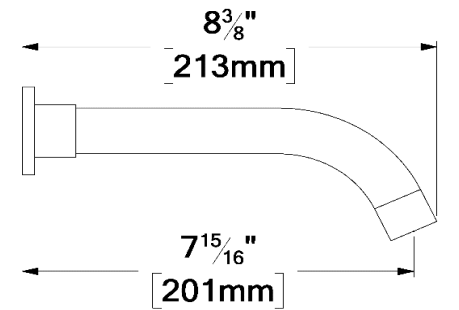

TENZO
FINE PLOMBERIE
BS-308-XX

SPECIFICATION

- Spout
- Made of solid brass
- Slip-fit installation
- Flow rate: 25L/min [6.6 gpm] @60psi
- Inlet ½in female NPT
- Limited lifetime warranty

FINISHES AVAILABLE

- Refer to the catalog for available finishes

CERTIFICATION

- ASME 112.118.1 / CSA B125.1

For more information about the product or before proceeding to any installation please consult the guide.

Products covered by a limited lifetime warranty against all manufacturing defects.

SPÉCIFICATION

- Bec de bain
- Fabriqué en laiton massif
- Débit: 25L/min [6.6 gpm] @60psi
- Connexion ½" femelle NPT
- Garantie à vie limitée

FINIS DISPONIBLE

Se référer au catalogue pour les finis disponible

CERTIFICATION

ASME 112.118.1 / CSA B125.1

Pour plus d'information sur le produit ou avant de procéder à toute installation veuillez consulter le guide.

Produits couverts par une garantie à vie limitée contre tout défaut de fabrication.

The product may vary slightly from its dimension and appearance.
Les dimensions et l'aspect du produit peuvent varier légèrement de l'illustration