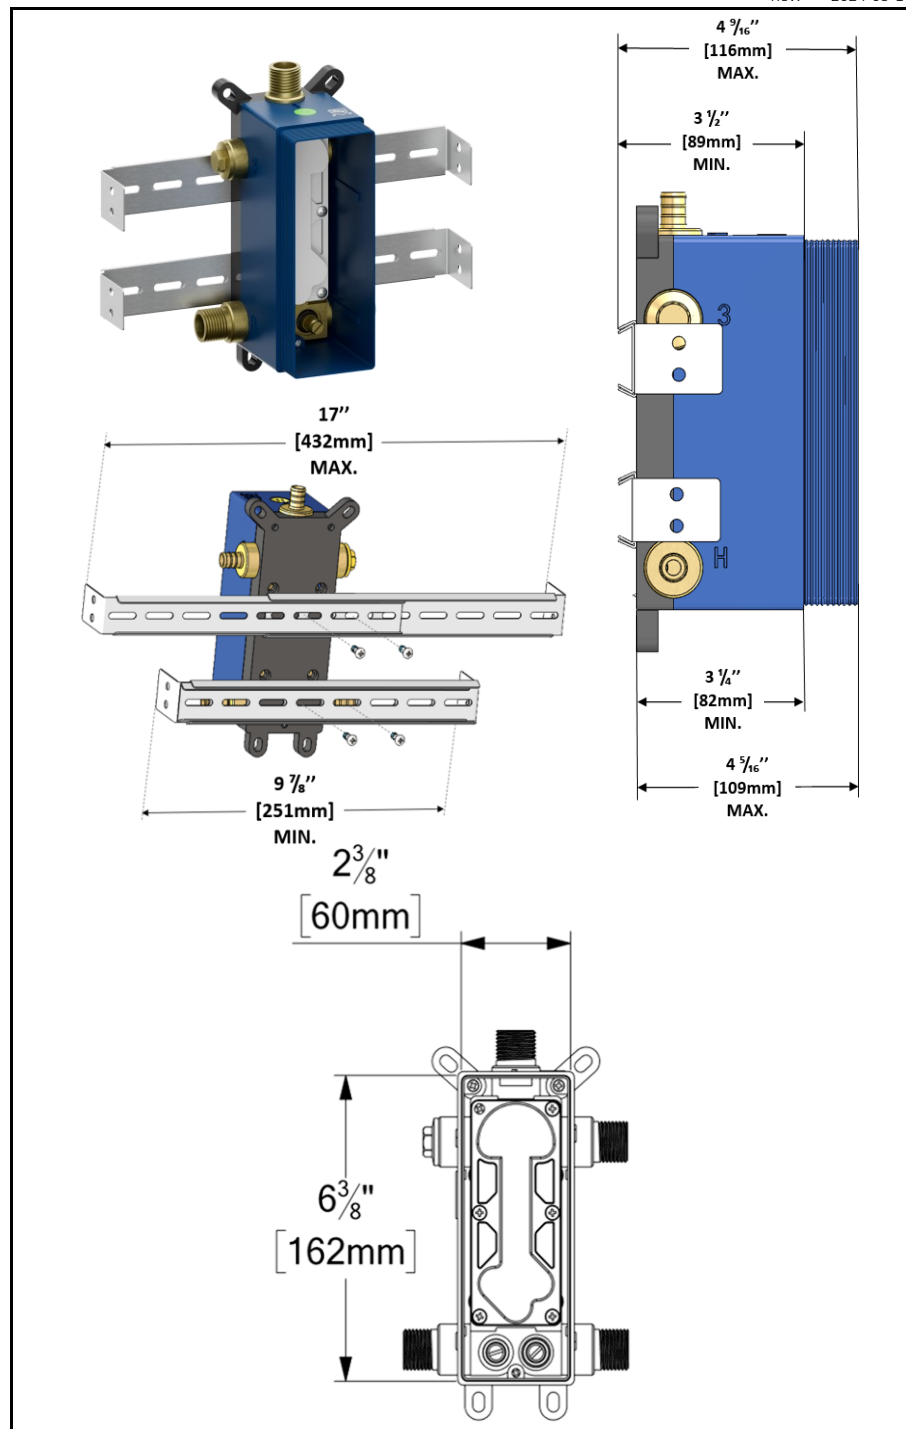

TENZO

FINE PLOMBERIE

R-31-N

SPECIFICATION

- Universal T-Box rough-in
- 1/2" NPT male connections
- Service check/stop valves
- Limited lifetime warranty

PRODUCTS No.

R-31-N	Universal T-Box rough in

FINISHES AVAILABLE

- Refer to the catalog for available finishes

CERTIFICATION

- ASME 112.18.1 / CSA B125.1

For more information about the product of before proceeding to any installation please consult the guide.
Products covered by a limited lifetime warranty against all manufacturing defects.

SPÉCIFICATION

- Brut T-Box universel
- Connexions male 1/2po NPT
- Valves de service
- Garantie à vie limitée

No. PRODUITS

R-31-N	Brut de valve universel

FINIS DISPONIBLE

Se référer au catalogue pour les finis disponible

CERTIFICATION

- ASME 112.18.1 / CSA B125.1

Pour plus d'information sur le produit ou avant de procéder à toute installation veuillez consulter le guide.
Produits couverts par une garantie à vie limitée contre tout défaut de fabrication.

The product may vary slightly from its dimension and appearance.

Les dimensions et l'aspect du produit peuvent varier légèrement de l'illustration