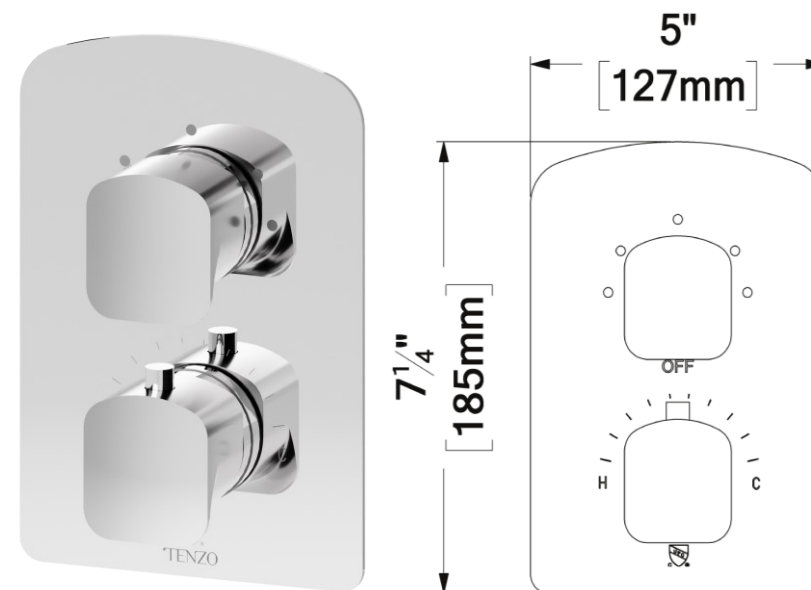

DET33-XX	Complete valve (Rough R-31-P & trims)
F-DET33-XX	Shower valve trim
R-31-P	Universal T-Box rough in With PEX connections
R-31-N	Universal T-Box rough in With Male NPT/Weld connection

FINISHES AVAILABLE

- Refer to the catalog for available finishes

CERTIFICATION

- ASME 112.18.1 / CSA B125.1

For more information about the product of before proceeding to any installation please consult the guide.
Products covered by a limited lifetime warranty against all manufacturing defects.

SPÉCIFICATION

- Brut T-Box universel
- Valve thermostatique 30L/min [7.9 gpm] @60psi
- Cartouche thermostatique Vernet (Fabriquée en France)
- Valve déviatrice 3 fonctions (zones partagées)
- Pour des zones NON-partagées, ajouter au code existant: **-CAL**
- Valves de service
- Connexions mâle 1/2" PEX (R-31-P)
- Connexions mâle 1/2" NPT/soudé (R-31-N)
- Garantie à vie limitée

Ex: **DET33-CR-CAL**

No. PRODUITS

DET33-XX	Valve complète (Brut R-31-P & Garnitures)
F-DET33-XX	Garnitures de valve de douche
R-31-P	Brut de valve universel avec connections PEX
R-31-N	Brut de valve universel avec connections NPT / soudé

FINIS DISPONIBLE

Se référer au catalogue pour les finis disponible

CERTIFICATION

- ASME 112.18.1 / CSA B125.1

Pour plus d'information sur le produit ou avant de procéder à toute installation veuillez consulter le guide.
Produits couverts par une garantie à vie limitée contre tout défaut de fabrication.

The product may vary slightly from its dimension and appearance.

Les dimensions et l'aspect du produit peuvent varier légèrement de l'illustration