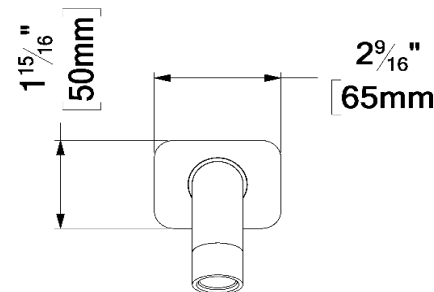

TENZO
FINE PLOMBERIE
BS-308-XX

SPECIFICATION

- Spout
- Made of solid brass
- Slip-fit installation
- Flow rate: 25L/min [6.6 gpm] @60psi
- Inlet ½in female NPT
- Limited lifetime warranty

FINISHES AVAILABLE

- Refer to the catalog for available finishes

CERTIFICATION

- ASME 112.118.1 / CSA B125.1

For more information about the product or before proceeding to any installation please consult the guide.

Products covered by a limited lifetime warranty against all manufacturing defects.

SPÉCIFICATION

- Bec de bain
- Fabriqué en laiton massif
- Débit: 25L/min [6.6 gpm] @60psi
- Connexion ½" femelle NPT
- Garantie à vie limitée

FINIS DISPONIBLE

Se référer au catalogue pour les finis disponible

CERTIFICATION

ASME 112.118.1 / CSA B125.1

Pour plus d'information sur le produit ou avant de procéder à toute installation veuillez consulter le guide.

Produits couverts par une garantie à vie limitée contre tout défaut de fabrication.

The product may vary slightly from its dimension and appearance.
Les dimensions et l'aspect du produit peuvent varier légèrement de l'illustration