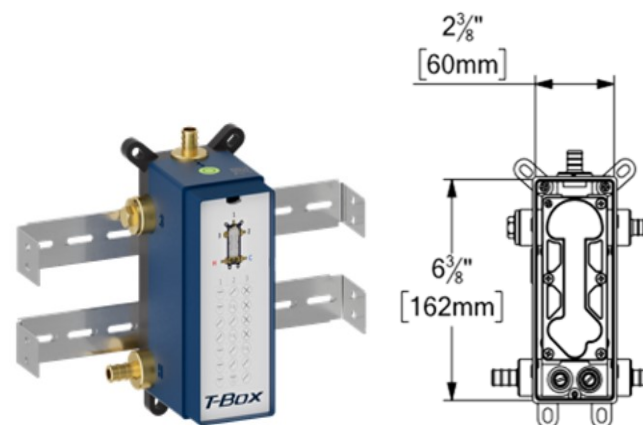

DET33-XX	Complete valve (Rough R-31-P & trims)
F-DET33-XX	Shower valve trim
R-31-P	Universal T-Box rough in With PEX connections
R-31-N	Universal T-Box rough in With Male NPT/Weld connection

FINISHES AVAILABLE

- Refer to the catalog for available finishes

CERTIFICATION

- ASME 112.18.1 / CSA B125.1

For more information about the product of before proceeding to any installation please consult the guide.
Products covered by a limited lifetime warranty against all manufacturing defects.

SPÉCIFICATION

- Brut T-Box universel
- Valve thermostatique 30L/min [7.9 gpm] @60psi
- Cartouche thermostatique Vernet (Fabriquée en France)
- Valve déviatrice 3 fonctions (zones partagées)
- Pour des zones NON-partagées, ajouter au code existant: **-CAL**
- Valves de service
- Connexions mâle 1/2" PEX (R-31-P)
- Connexions mâle 1/2" NPT/soudé (R-31-N)
- Garantie à vie limitée

Ex: **DET33-CR-CAL**

No. PRODUITS

DET33-XX	Valve complète (Brut R-31-P & Garnitures)
F-DET33-XX	Garnitures de valve de douche
R-31-P	Brut de valve universel avec connections PEX
R-31-N	Brut de valve universel avec connections NPT / soudé

FINIS DISPONIBLE

Se référer au catalogue pour les finis disponible

CERTIFICATION

- ASME 112.18.1 / CSA B125.1

Pour plus d'information sur le produit ou avant de procéder à toute installation veuillez consulter le guide.
Produits couverts par une garantie à vie limitée contre tout défaut de fabrication.

The product may vary slightly from its dimension and appearance.

Les dimensions et l'aspect du produit peuvent varier légèrement de l'illustration