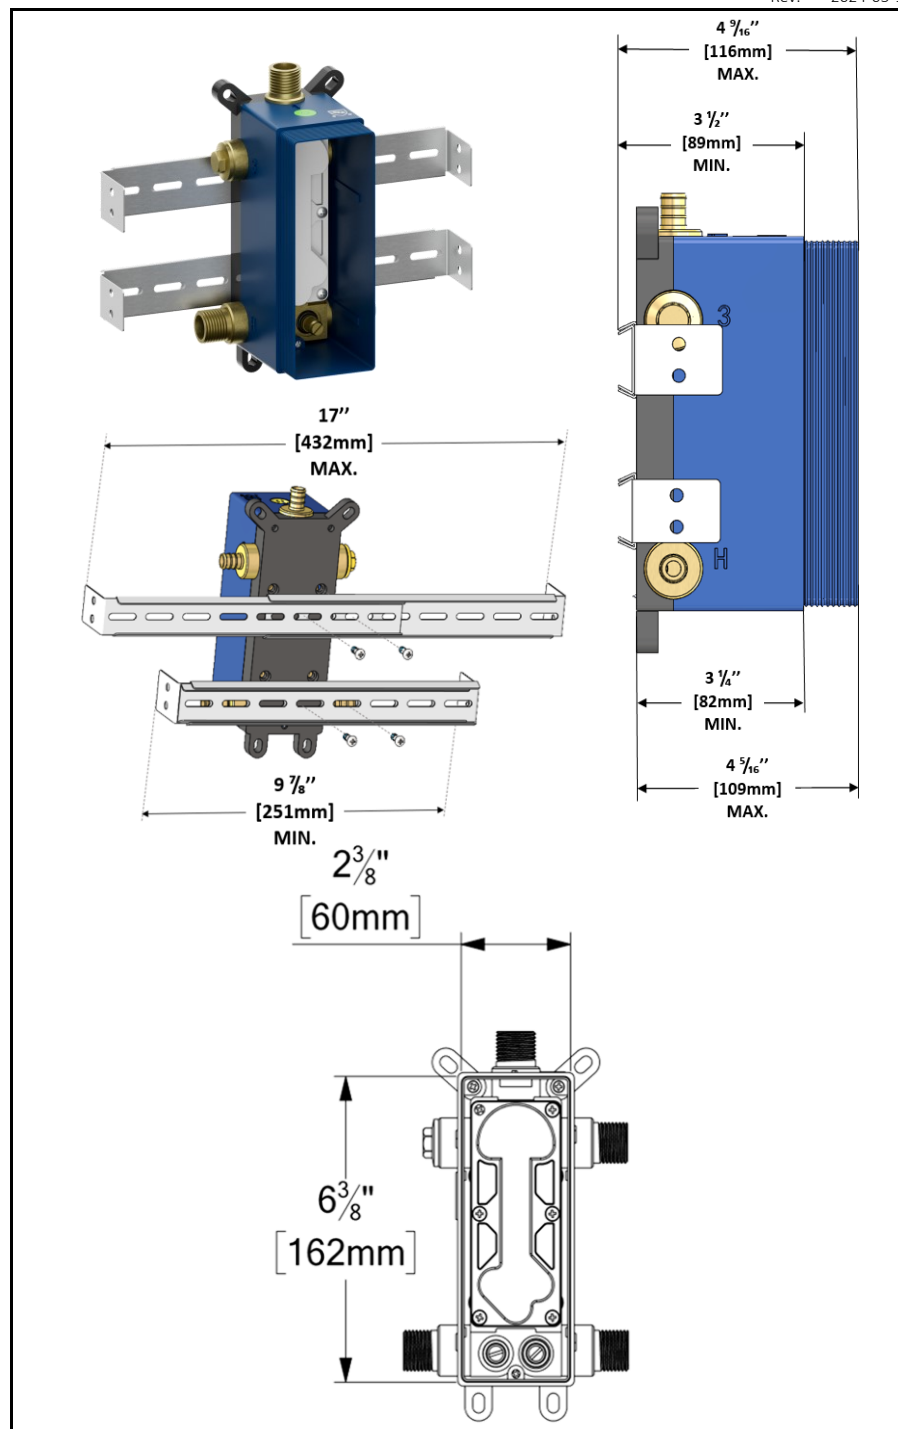

TENZO

FINE PLOMBERIE

R-31-N

SPECIFICATION

- Universal T-Box rough-in
- 1/2" NPT male connections
- Service check/stop valves
- Limited lifetime warranty

PRODUCTS No.

R-31-N	Universal T-Box rough in

FINISHES AVAILABLE

- Refer to the catalog for available finishes

CERTIFICATION

- ASME 112.18.1 / CSA B125.1

For more information about the product of before proceeding to any installation please consult the guide.
Products covered by a limited lifetime warranty against all manufacturing defects.

SPÉCIFICATION

- Brut T-Box universel
- Connexions male 1/2po NPT
- Valves de service
- Garantie à vie limitée

No. PRODUITS

R-31-N	Brut de valve universel

FINIS DISPONIBLE

Se référer au catalogue pour les finis disponible

CERTIFICATION

- ASME 112.18.1 / CSA B125.1

Pour plus d'information sur le produit ou avant de procéder à toute installation veuillez consulter le guide.
Produits couverts par une garantie à vie limitée contre tout défaut de fabrication.

The product may vary slightly from its dimension and appearance.

Les dimensions et l'aspect du produit peuvent varier légèrement de l'illustration