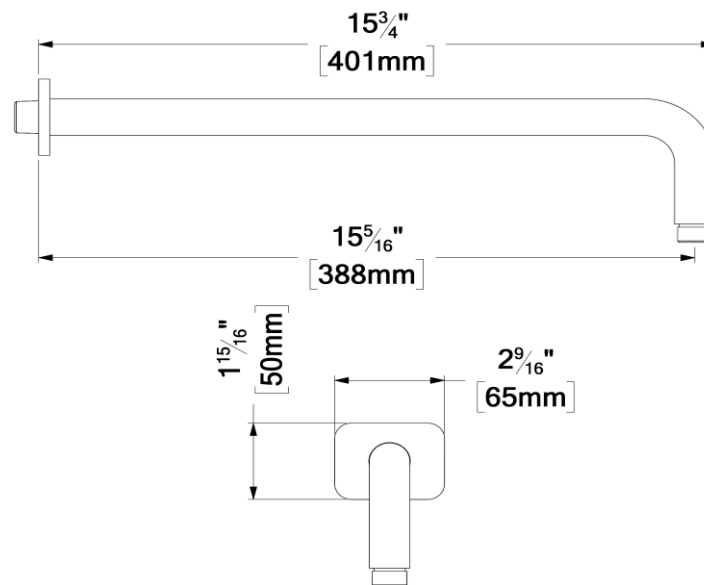

TENZO

FINE PLOMBERIE

SA-608-XX

SPECIFICATION

- Shower arm wall-mounted solid brass
- Slip-fit installation
- Inlet 1/2in male NPT
- Limited lifetime warranty

FINISHES AVAILABLE

- Refer to the catalog for available finishes

CERTIFICATION

- ASME 112.118.1 / CSA B125.1

For more information about the product or before proceeding to any installation please consult the guide.
Products covered by a limited lifetime warranty against all manufacturing defects.

SPÉCIFICATION

- Bras de douche mural en laiton massif
- Connexion 1/2po mâle NPT
- Garantie à vie limitée

FINIS DISPONIBLE

Se référer au catalogue pour les finis disponible

CERTIFICATION

- ASME 112.118.1 / CSA B125.1

Pour plus d'information sur le produit ou avant de procéder à toute installation veuillez consulter le guide.
Produits couverts par une garantie à vie limitée contre tout défaut de fabrication.

The product may vary slightly from its dimension and appearance.

Les dimensions et l'aspect du produit peuvent varier légèrement de l'illustration