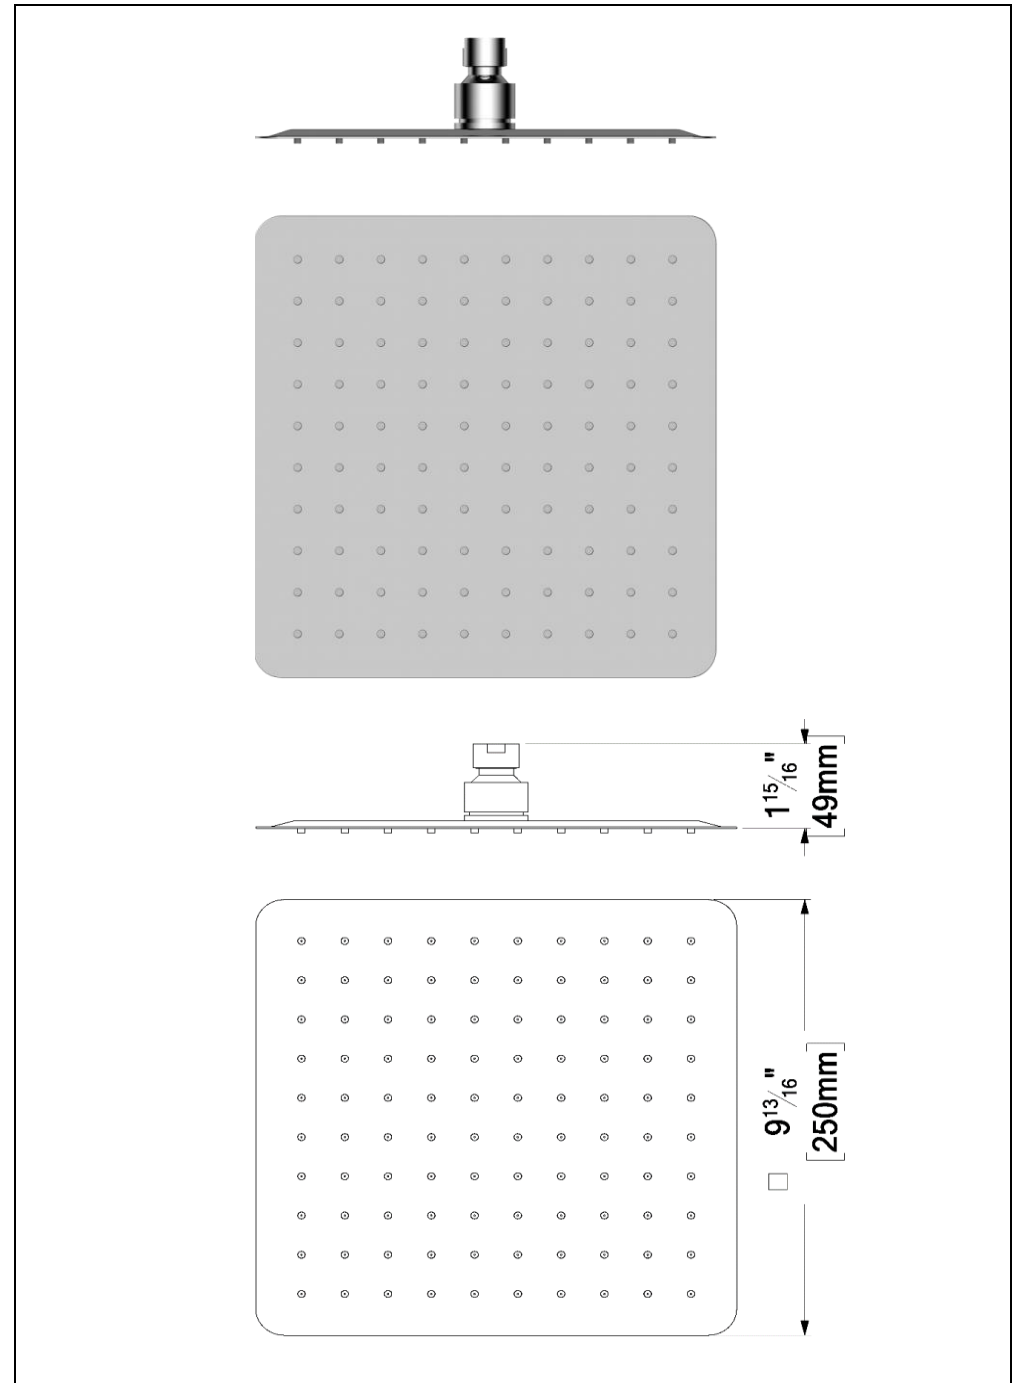

TENZO
FINE PLOMBERIE
SSTS-10-Q-XX

SPECIFICATION

- Shower head stainless steel
- AirBoost technology (30% more pressure)
- Dimensions: Dia. 25cm [10in]
- Thickness: 2mm
- 75 Anti-limestone silicone nozzle
- Inlet 1/2in female
- Flow rate: 7.6 L/min [2.0 gpm] @60psi
- Limited lifetime warranty

FINISHES AVAILABLE

- Refer to the catalog for available finishes

CERTIFICATION

- ASME 112.118.1 / CSA B125.1

For more information about the product or before proceeding to any installation please consult the guide.

Products covered by a limited lifetime warranty against all manufacturing defects.

SPÉCIFICATION

- Tête de douche en acier inoxydable
- Technologie d'injection d'air Air Boost (30% + de pression)
- Dimensions: 25cm x 25cm [10x10po]
- Épaisseur: 2mm
- 100 buses en silicone anti-calcaire
- Débit: 7.6 L/min [2.0 gpm] @60psi
- Garantie à vie limitée

FINIS DISPONIBLE

Se référer au catalogue pour les finis disponible

CERTIFICATION

ASME 112.118.1 / CSA B125.1

Pour plus d'information sur le produit ou avant de procéder à toute installation veuillez consulter le guide.

Produits couverts par une garantie à vie limitée contre tout défaut de fabrication.

The product may vary slightly from its dimension and appearance.
Les dimensions et l'aspect du produit peuvent varier légèrement de l'illustration