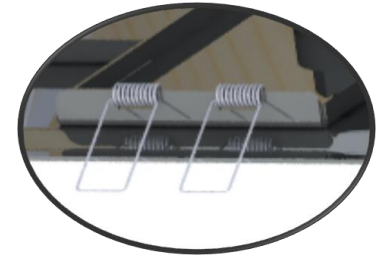

TENZO
FINE PLOMBERIE

CSH-812-Q-XX

SPECIFICATION

- Recessed stainless steel shower head
- EasyClips installation system
- Dimensions: 20cm x 30cm [8x12in]
- Thickness: 2mm
- 96 Anti-limestone silicone nozzle
- Inlet ½in female
- Flow rate: 7.6 L/min [2.0 gpm] @60psi
- Limited lifetime warranty

FINISHES AVAILABLE

- Refer to the catalog for available finishes

CERTIFICATION

- ASME 112.118.1 / CSA B125.1

For more information about the product or before proceeding to any installation please consult the guide.

Products covered by a limited lifetime warranty against all manufacturing defects.

SPÉCIFICATION

- Tête de douche en acier inoxydable encastrée
- Installation rapide EasyClips
- Dimensions: 20cm x 30cm [8x12po]
- Épaisseur: 2mm
- 96 buses en silicone anti-calcaire
- Débit: 7.6 L/min [2.0 gpm] @60psi
- Garantie à vie limitée

FINIS DISPONIBLE

Se référer au catalogue pour les finis disponible

CERTIFICATION

ASME 112.118.1 / CSA B125.1

Pour plus d'information sur le produit ou avant de procéder à toute installation veuillez consulter le guide.

Produits couverts par une garantie à vie limitée contre tout défaut de fabrication.

Installation *EasyClips*

The product may vary slightly from its dimension and appearance.
Les dimensions et l'aspect du produit peuvent varier légèrement de l'illustration