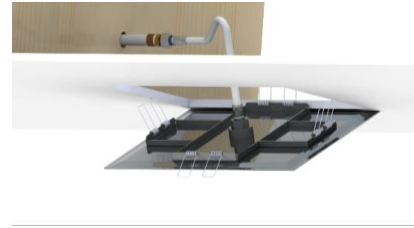

TENZO
FINE PLOMBERIE

CSH-812-Q-XX

SPECIFICATION

- Recessed stainless steel shower head
- EasyClips installation system
- Dimensions: 20cm x 30cm [8x12in]
- Thickness: 2mm
- 96 Anti-limestone silicone nozzle
- Inlet ½in female
- Flow rate: 7.6 L/min [2.0 gpm] @60psi
- Limited lifetime warranty

FINISHES AVAILABLE

- Refer to the catalog for available finishes

CERTIFICATION

- ASME 112.118.1 / CSA B125.1

For more information about the product or before proceeding to any installation please consult the guide.

Products covered by a limited lifetime warranty against all manufacturing defects.

SPÉCIFICATION

- Tête de douche en acier inoxydable encastrée
- Installation rapide EasyClips
- Dimensions: 20cm x 30cm [8x12po]
- Épaisseur: 2mm
- 96 buses en silicone anti-calcaire
- Débit: 7.6 L/min [2.0 gpm] @60psi
- Garantie à vie limitée

FINIS DISPONIBLE

Se référer au catalogue pour les finis disponible

CERTIFICATION

ASME 112.118.1 / CSA B125.1

Pour plus d'information sur le produit ou avant de procéder à toute installation veuillez consulter le guide.

Produits couverts par une garantie à vie limitée contre tout défaut de fabrication.

Installation *EasyClips*

The product may vary slightly from its dimension and appearance.
Les dimensions et l'aspect du produit peuvent varier légèrement de l'illustration