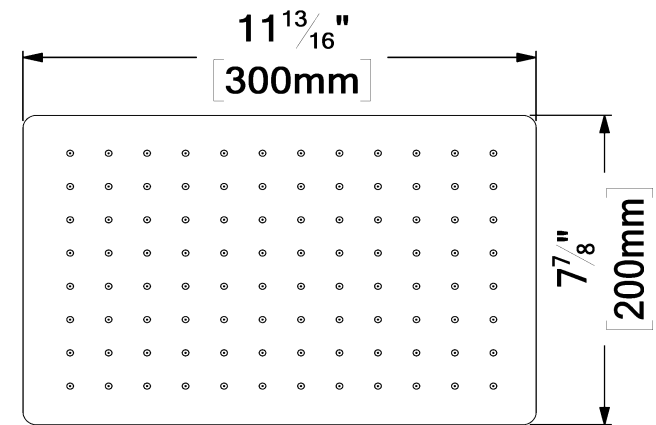

TENZO
FINE PLOMBERIE

CSH-812-Q-XX

SPECIFICATION

- Recessed stainless steel shower head
- EasyClips installation system
- Dimensions: 20cm x 30cm [8x12in]
- Thickness: 2mm
- 96 Anti-limestone silicone nozzle
- Inlet ½in female
- Flow rate: 7.6 L/min [2.0 gpm] @60psi
- Limited lifetime warranty

FINISHES AVAILABLE

- Refer to the catalog for available finishes

CERTIFICATION

- ASME 112.118.1 / CSA B125.1

For more information about the product or before proceeding to any installation please consult the guide.

Products covered by a limited lifetime warranty against all manufacturing defects.

SPÉCIFICATION

- Tête de douche en acier inoxydable encastrée
- Installation rapide EasyClips
- Dimensions: 20cm x 30cm [8x12po]
- Épaisseur: 2mm
- 96 buses en silicone anti-calcaire
- Débit: 7.6 L/min [2.0 gpm] @60psi
- Garantie à vie limitée

FINIS DISPONIBLE

Se référer au catalogue pour les finis disponible

CERTIFICATION

ASME 112.118.1 / CSA B125.1

Pour plus d'information sur le produit ou avant de procéder à toute installation veuillez consulter le guide.

Produits couverts par une garantie à vie limitée contre tout défaut de fabrication.

Installation *EasyClips*

The product may vary slightly from its dimension and appearance.
Les dimensions et l'aspect du produit peuvent varier légèrement de l'illustration