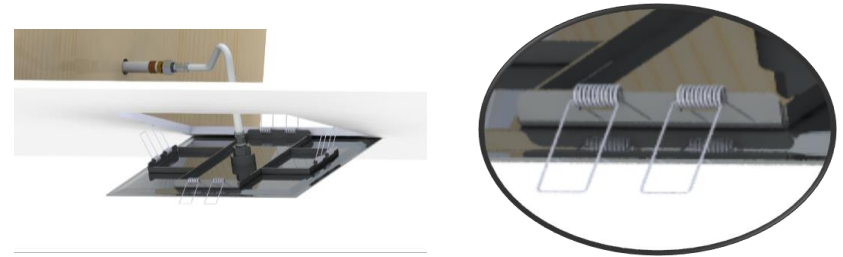

TENZO

FINE PLOMBERIE

CSH-08-R-XX

SPECIFICATION

- Recessed stainless steel shower head
- EasyClips installation system
- Dimensions: Dia. 20cm [8in]
- Thickness: 2mm
- 96 Anti-limestone silicone nozzle
- Inlet 1/2in female
- Flow rate: 7.6 L/min [2.0 gpm] @60psi
- Limited lifetime warranty

SPÉCIFICATION

- Tête de douche en acier inoxydable encastrée
- Installation rapide EasyClips
- Dimensions: Dia. 20cm [8po]
- Épaisseur: 2mm
- 96 buses en silicone anti-calcaire
- Débit: 7.6 L/min [2.0 gpm] @60psi
- Garantie à vie limitée

Installation *EasyClips*

The product may vary slightly from its dimension and appearance.
Les dimensions et l'aspect du produit peuvent varier légèrement de l'illustration