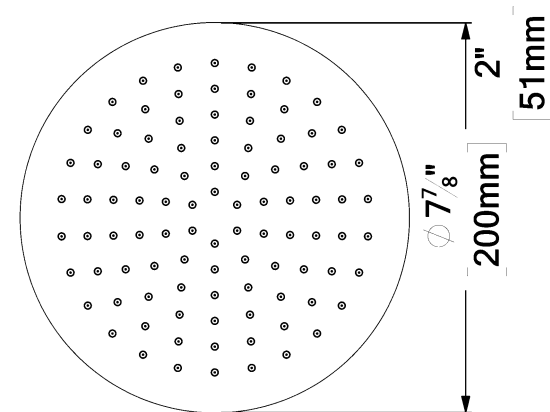

TENZO

FINE PLOMBERIE

CSH-08-R-XX

SPECIFICATION

- Recessed stainless steel shower head
- EasyClips installation system
- Dimensions: Dia. 20cm [8in]
- Thickness: 2mm
- 96 Anti-limestone silicone nozzle
- Inlet 1/2in female
- Flow rate: 7.6 L/min [2.0 gpm] @60psi
- Limited lifetime warranty

SPÉCIFICATION

- Tête de douche en acier inoxydable encastrée
- Installation rapide EasyClips
- Dimensions: Dia. 20cm [8po]
- Épaisseur: 2mm
- 96 buses en silicone anti-calcaire
- Débit: 7.6 L/min [2.0 gpm] @60psi
- Garantie à vie limitée

Installation *EasyClips*

The product may vary slightly from its dimension and appearance.
Les dimensions et l'aspect du produit peuvent varier légèrement de l'illustration