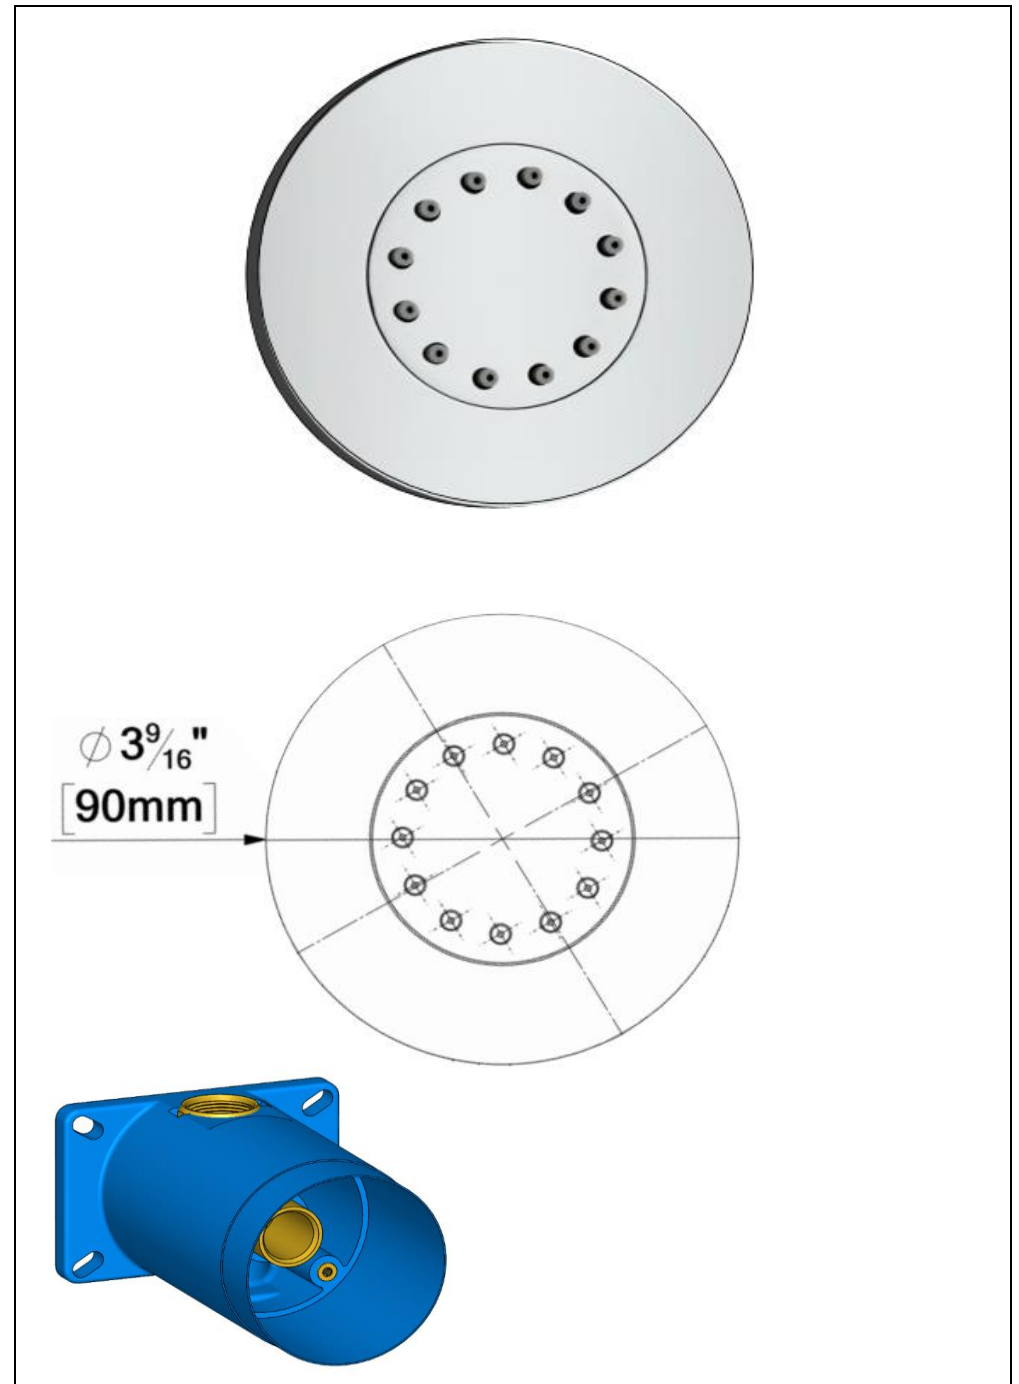

TENZO
FINE PLOMBERIE
BJ-303-CR

SPECIFICATION

- Universal T-Box rough-in
- Made of solid brass
- Anti-limestone silicone nozzles
- 30° adjustment in every direction
- Flow rate: 7.1L/min [2.1 gpm] @60psi
- Inlet ½in female NPT
- Limited lifetime warranty

FINISHES AVAILABLE

- Refer to the catalog for available finishes

CERTIFICATION

- ASME 112.118.1 / CSA B125.1

For more information about the product or before proceeding to any installation please consult the guide.
Products covered by a limited lifetime warranty against all manufacturing defects.

SPÉCIFICATION

- Brut de jets T-Box universel
- Jets en laiton massif
- Buses en silicone anti-calcaire
- Ajustement de 30° dans tous les directions
- Débit: 7.1L/min [2.1 gpm] @60psi
- Garantie à vie limitée

FINIS DISPONIBLE

Se référer au catalogue pour les finis disponible

CERTIFICATION

ASME 112.118.1 / CSA B125.1

Pour plus d'information sur le produit ou avant de procéder à toute installation veuillez consulter le guide.
Produits couverts par une garantie à vie limitée contre tout défaut de fabrication.

The product may vary slightly from its dimension and appearance.

Les dimensions et l'aspect du produit peuvent varier légèrement de l'illustration