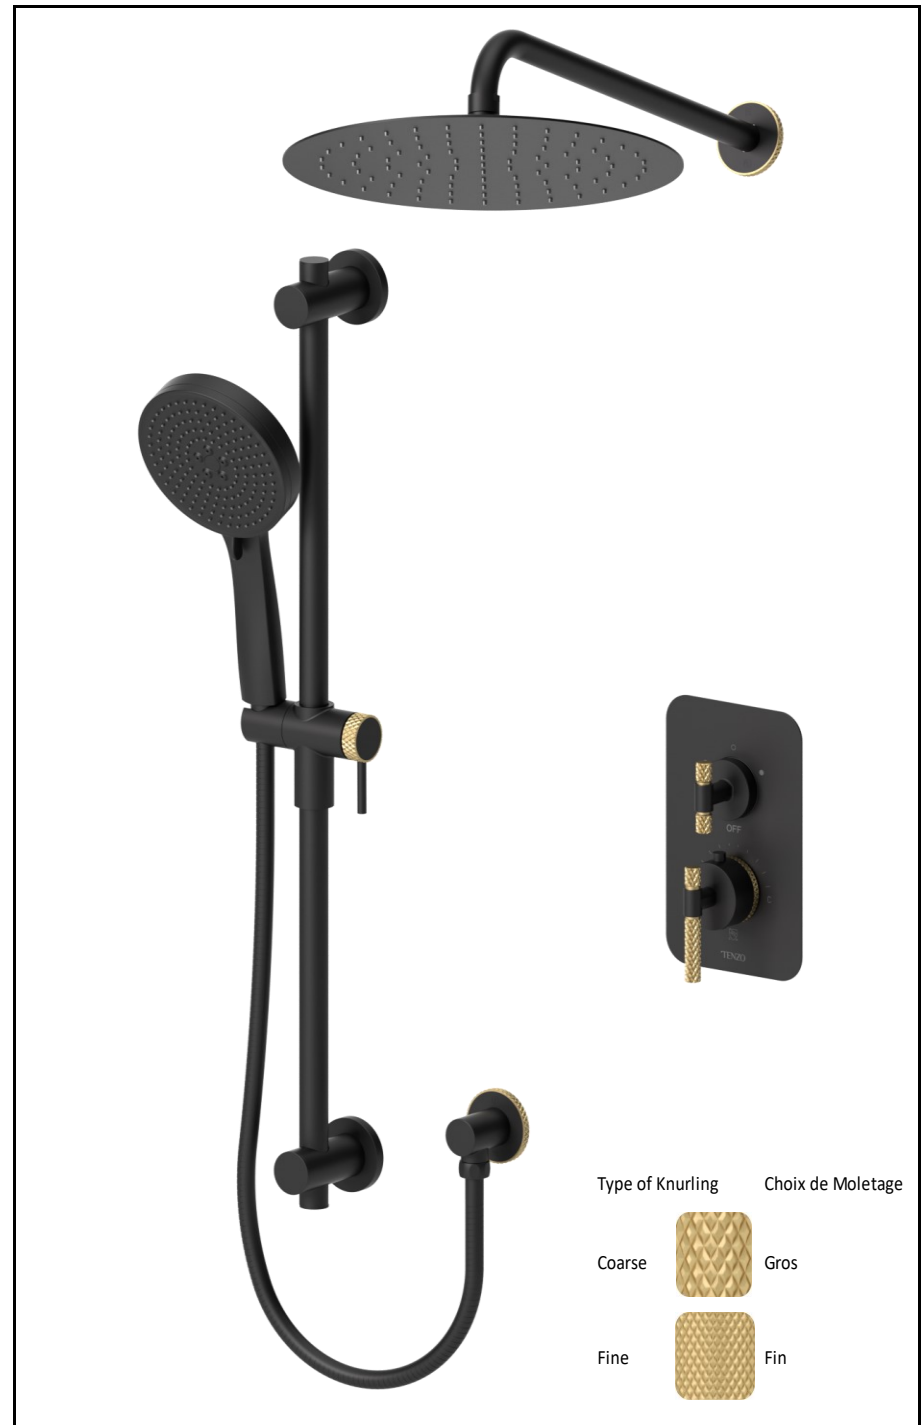

1 **BE** Collection   3 **32** Type of Valve   5 **X** Type of Knurling

2 **T** Thermostatic   4 **20111** Kit code   6 **XX** Finishes

CERTIFICATION

• ASME 112.18.1 / CSA B125.1

FINISHES AVAILABLE

• Refer to the catalog for available finishes

For more information about the product of before proceeding to any installation please consult the guide.
Products covered by a limited lifetime warranty against all manufacturing defects.

CODE PRODUIT	DESCRIPTION
R-31-P	Brut valve T-box universel connexion PEX
F-BET32-F-XX	Finition valve T-Box Delano thermo. 2 fonctions dev.fini
SSTS-12-R-XX	Tête de pluie ronde 30cm [12"] acier inox. 2mm
SA-612-F-XX	Bras de douche mural Bellacio-F noir mat
SA-709-06-XX	Bras de douche plafond rond 15cm [6po] noir mat
KRD-362712-F-XX	Ensemble de douchette sur rail Bellacio-F noir mat
NOMENCLATURE :	
BE	T
32	20111
X	XX
1	2
3	4
5	6

1 **BE** Collection   3 **32** Modèle   5 **X** Choix de moletage

2 **T** Thermostatique   4 **20111** Code de Kit   6 **XX** Couleur

CERTIFICATION

ASME 112.18.1 / CSA B125.1

FINIS DISPONIBLE

Se référer au catalogue pour les finis disponible

Pour plus d'information sur le produit ou avant de procéder à toute installation veuillez consulter le guide.
Produits couverts par une garantie à vie limitée contre tout défaut de fabrication.

The product may vary slightly from its dimension and appearance.

Les dimensions et l'aspect du produit peuvent varier légèrement de l'illustration